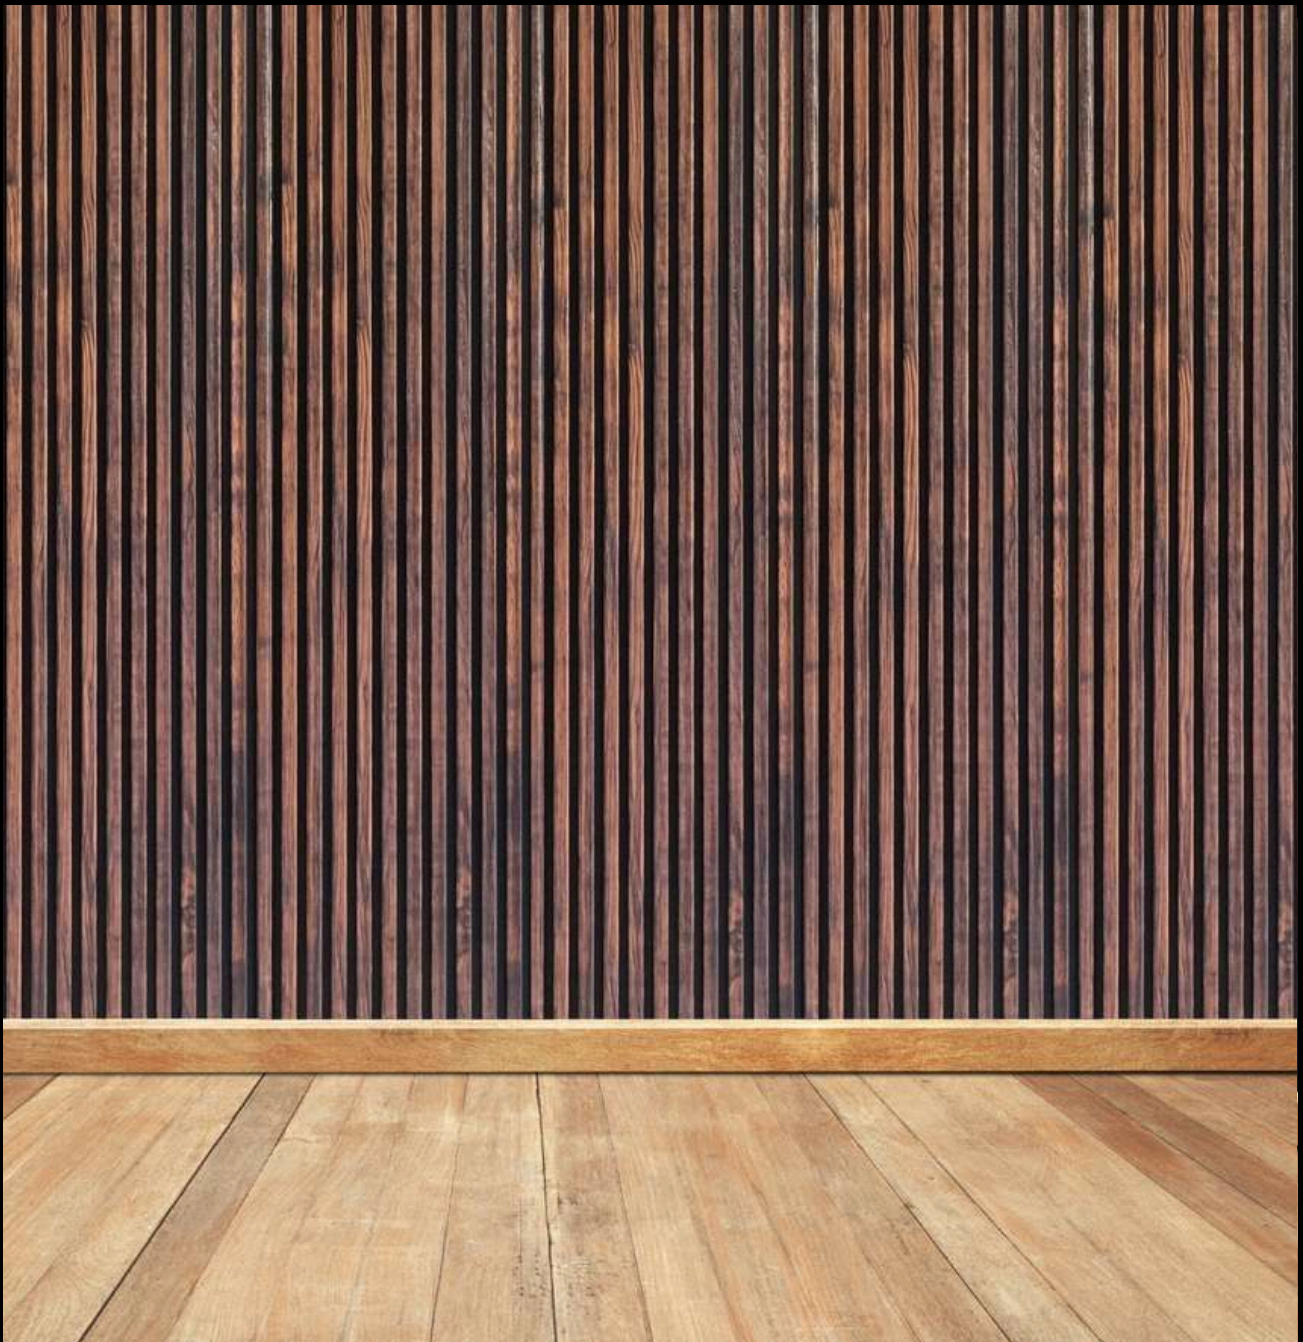

PVC Fluted Panel

MOULD - 10×300 mm

TYPE - 12 Flute

LENGTH - 10 ft

Easy Installation

Fire Retardant

Water Proof

High Tensile

Termite Proof

Code No - 1001

Size - 1 ft × 10 ft

Thickness - 10 mm

Code No - 1003

Size - 1 ft × 10 ft

Thickness - 10 mm

Code No - 1004
Size - 1 ft × 10 ft
Thickness - 10 mm