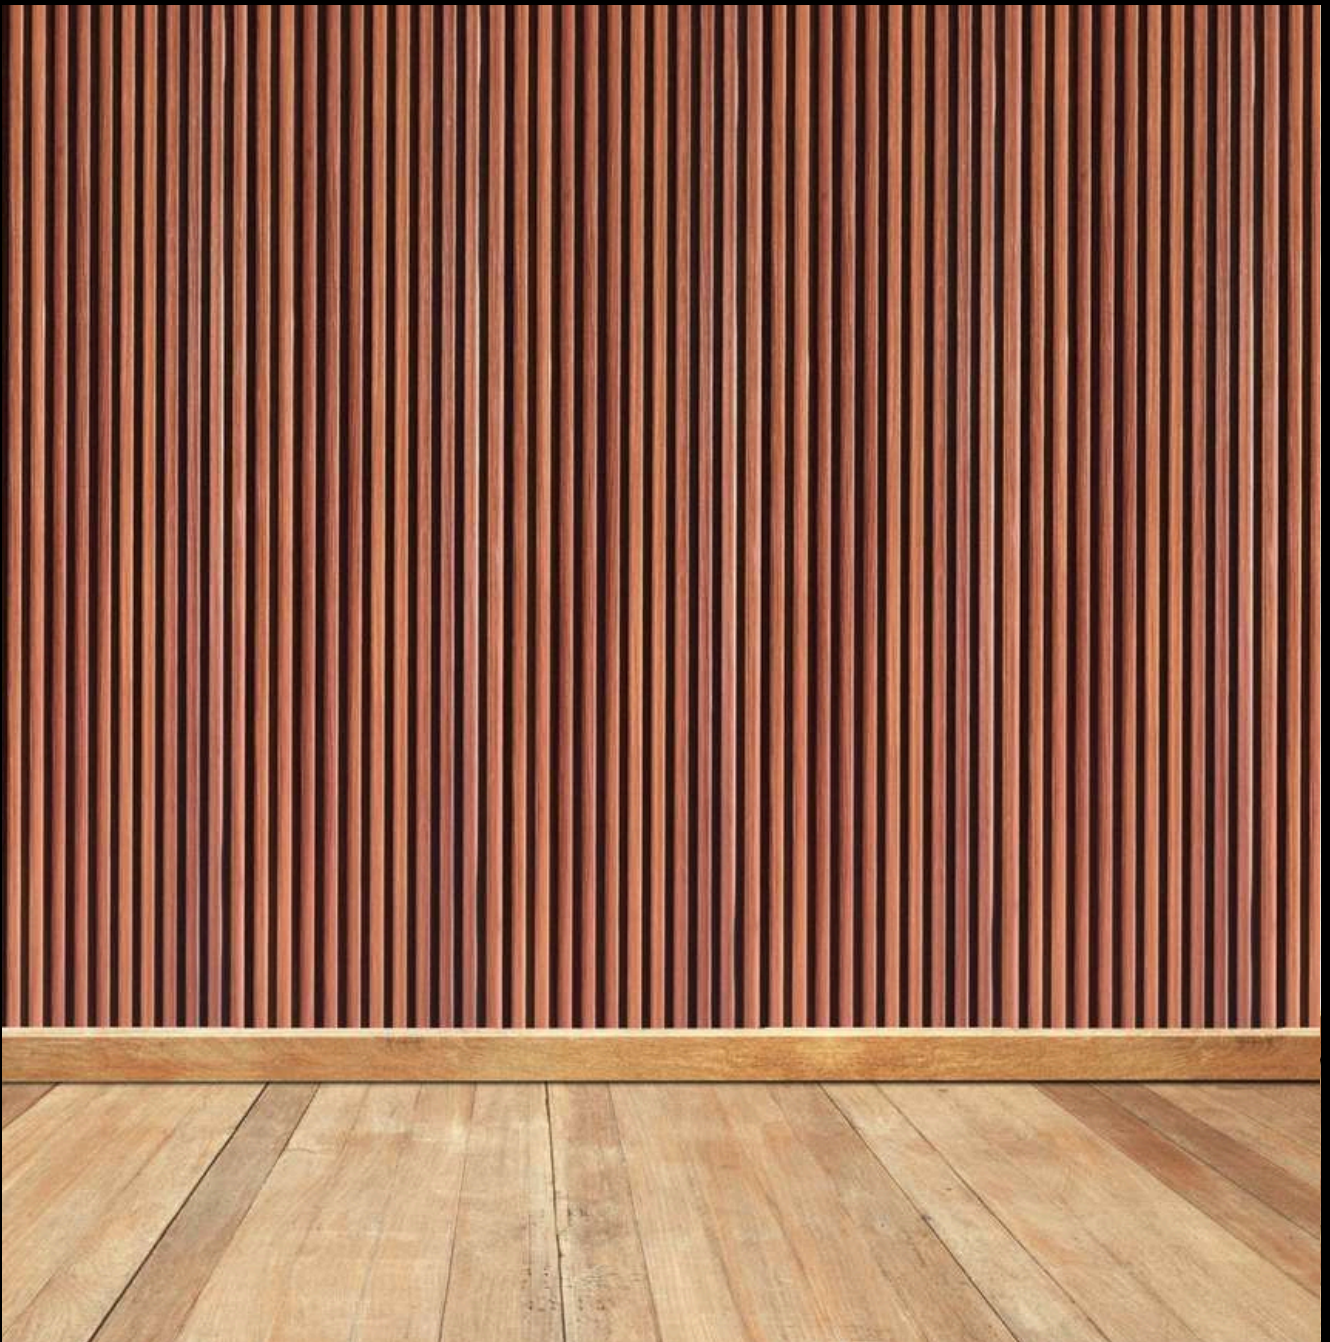

Code No - 1042 (A)

Size - 1 ft × 10 ft

Thickness - 10 mm