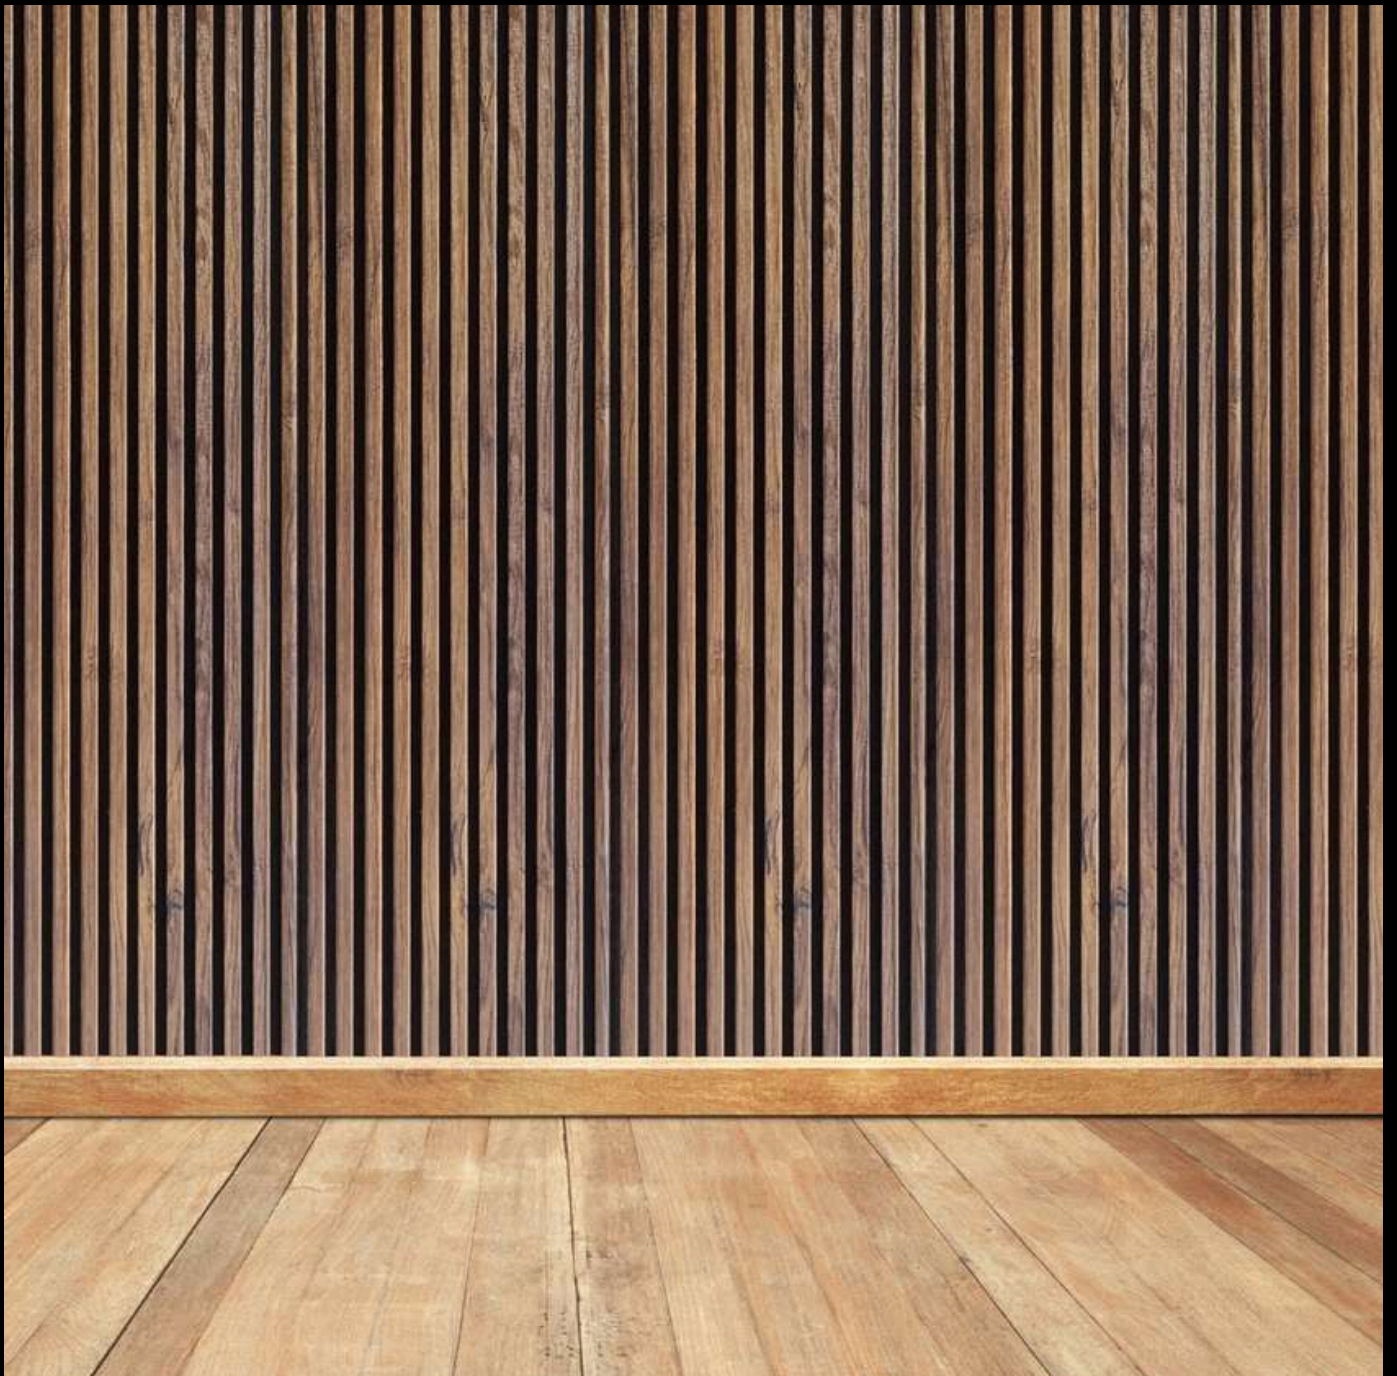

Code No - 1003

Size - 1 ft × 10 ft

Thickness - 10 mm