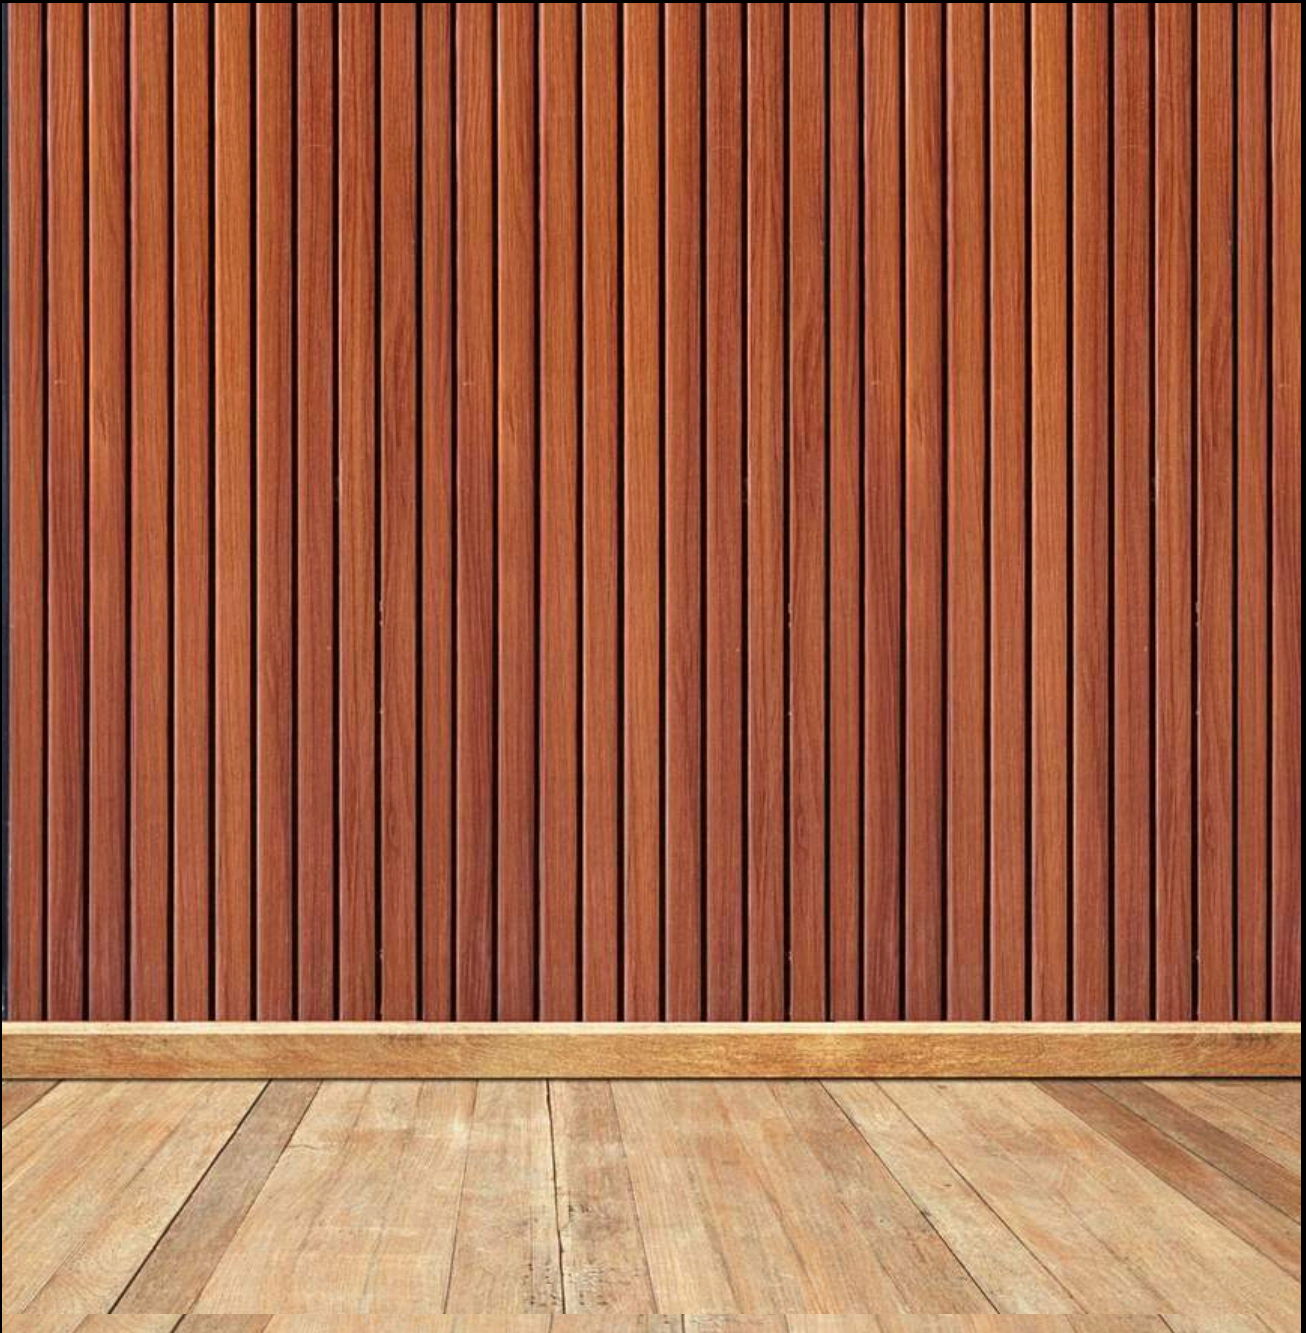

Code No - 1042 (A)

Size - 1 ft × 10 ft

Thickness - 10 mm