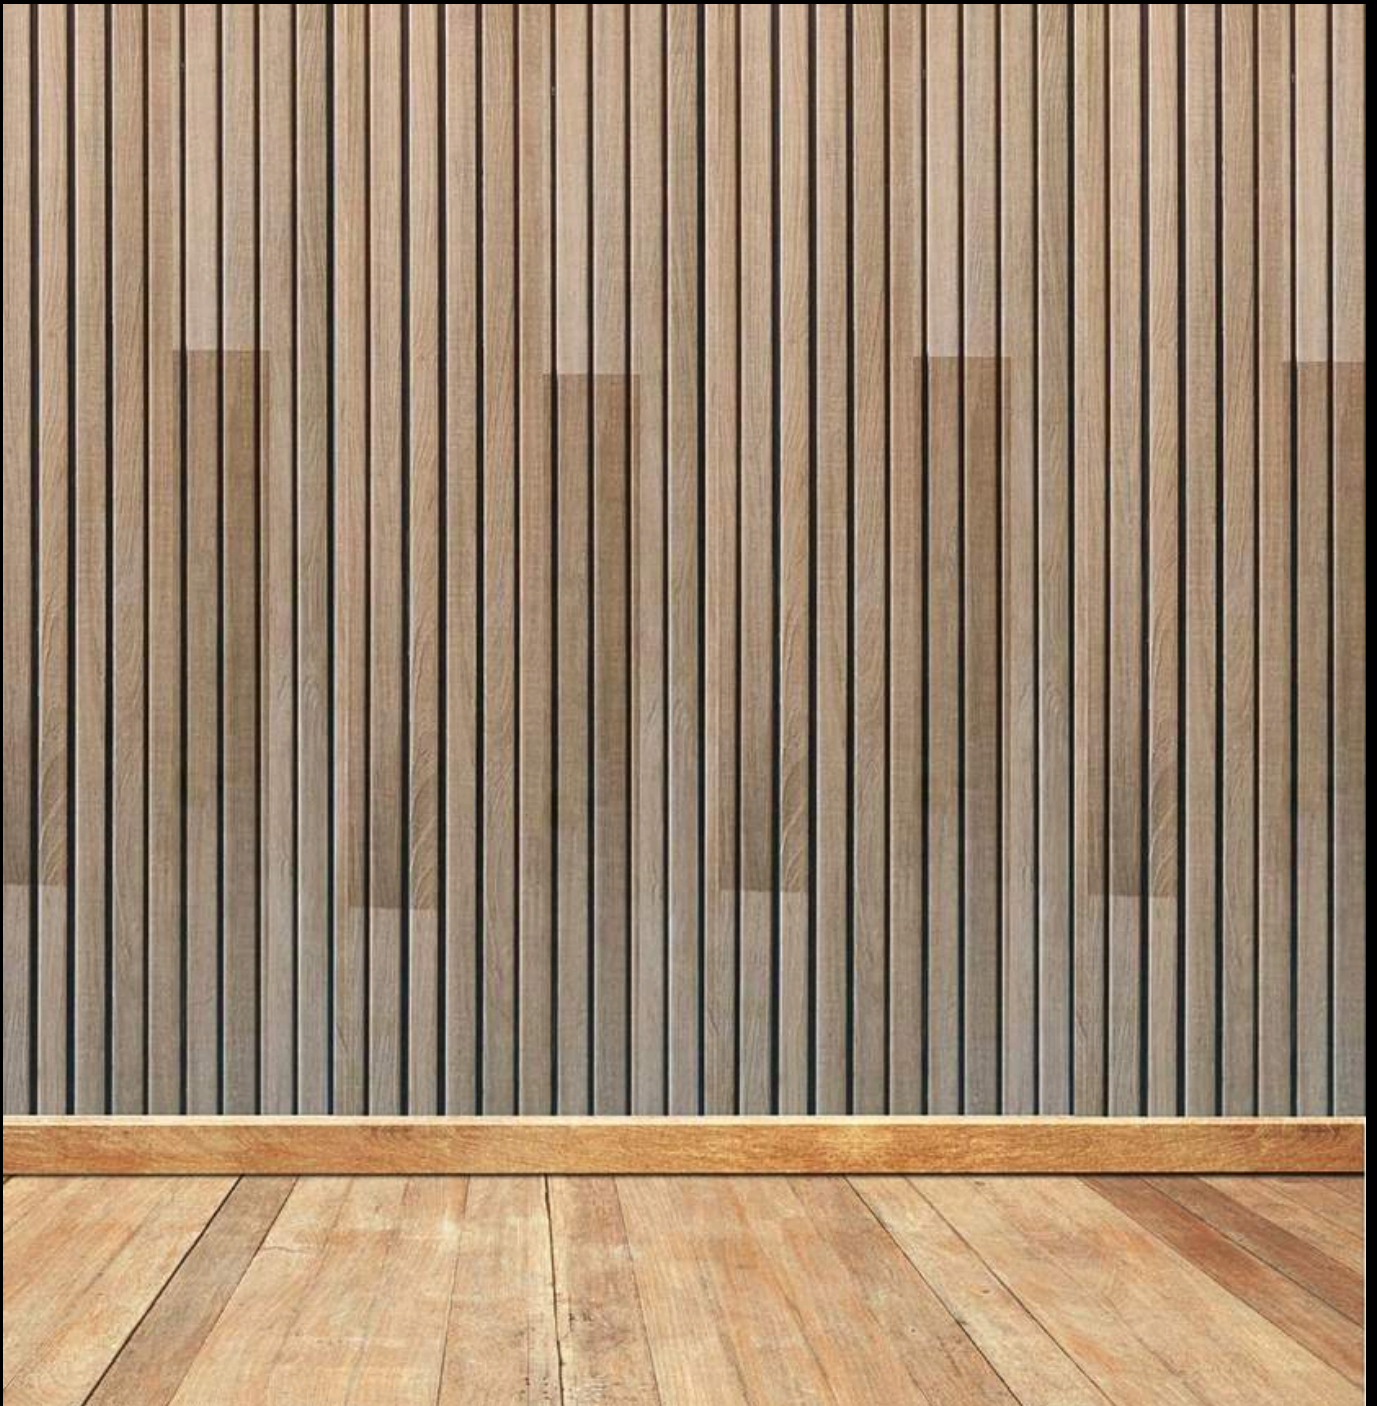

Code No - 6001

Size - 1 ft × 10 ft

Thickness - 10 mm