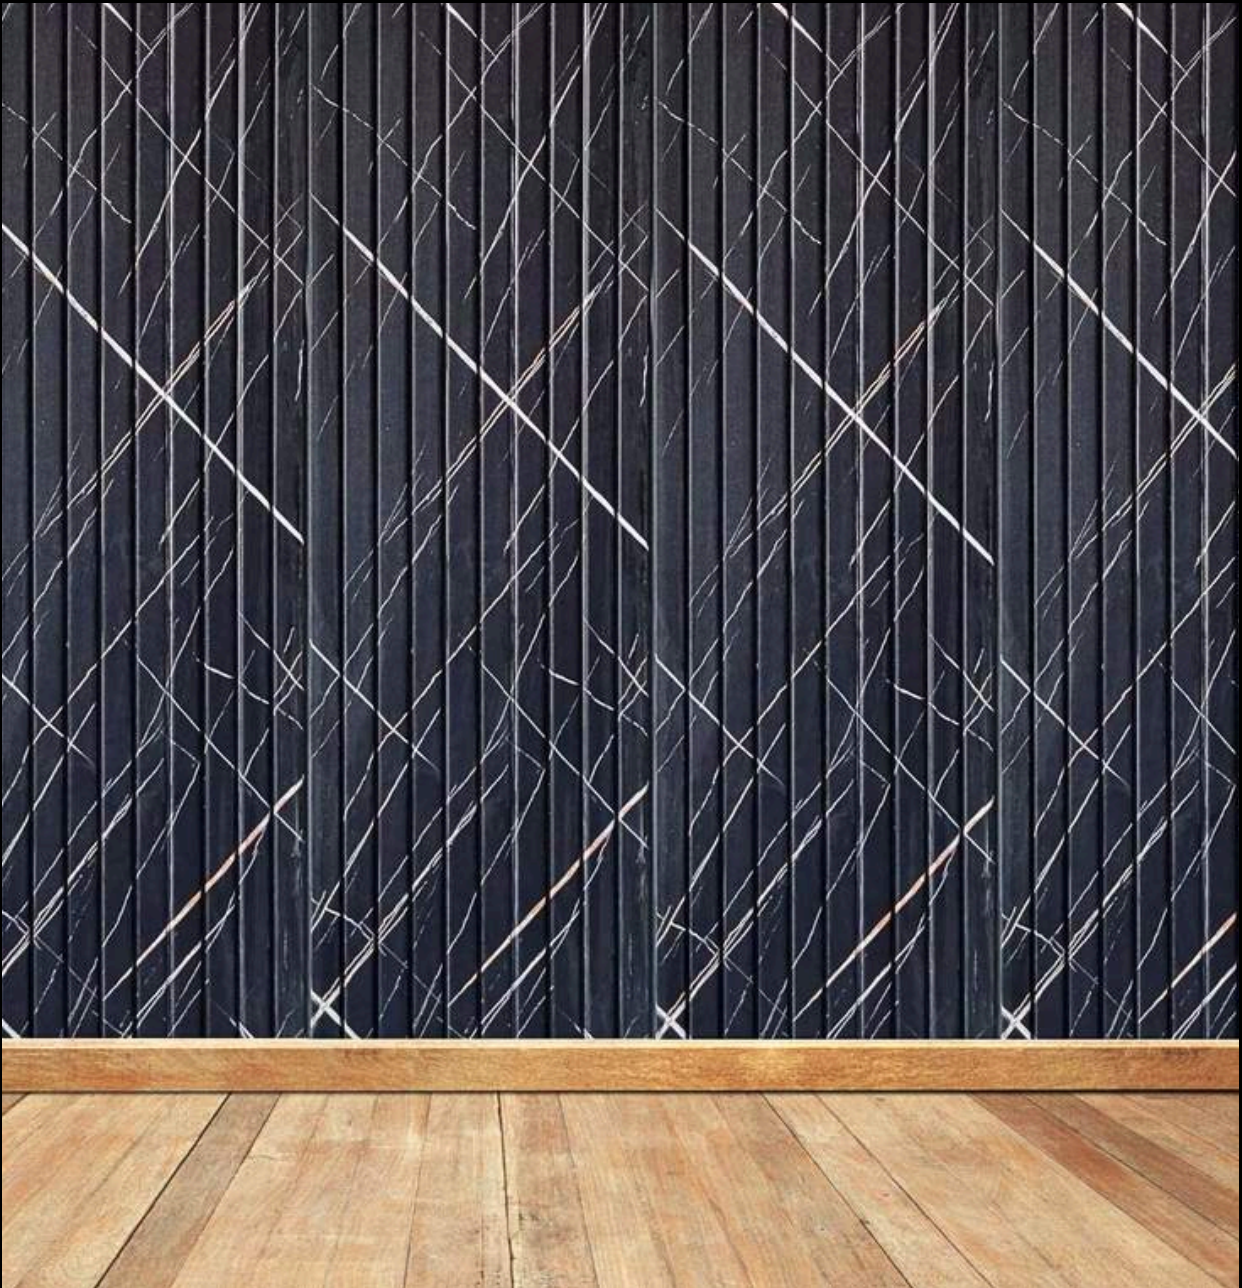

Code No - 2075 (B)

Size - 1 ft × 10 ft

Thickness - 10 mm