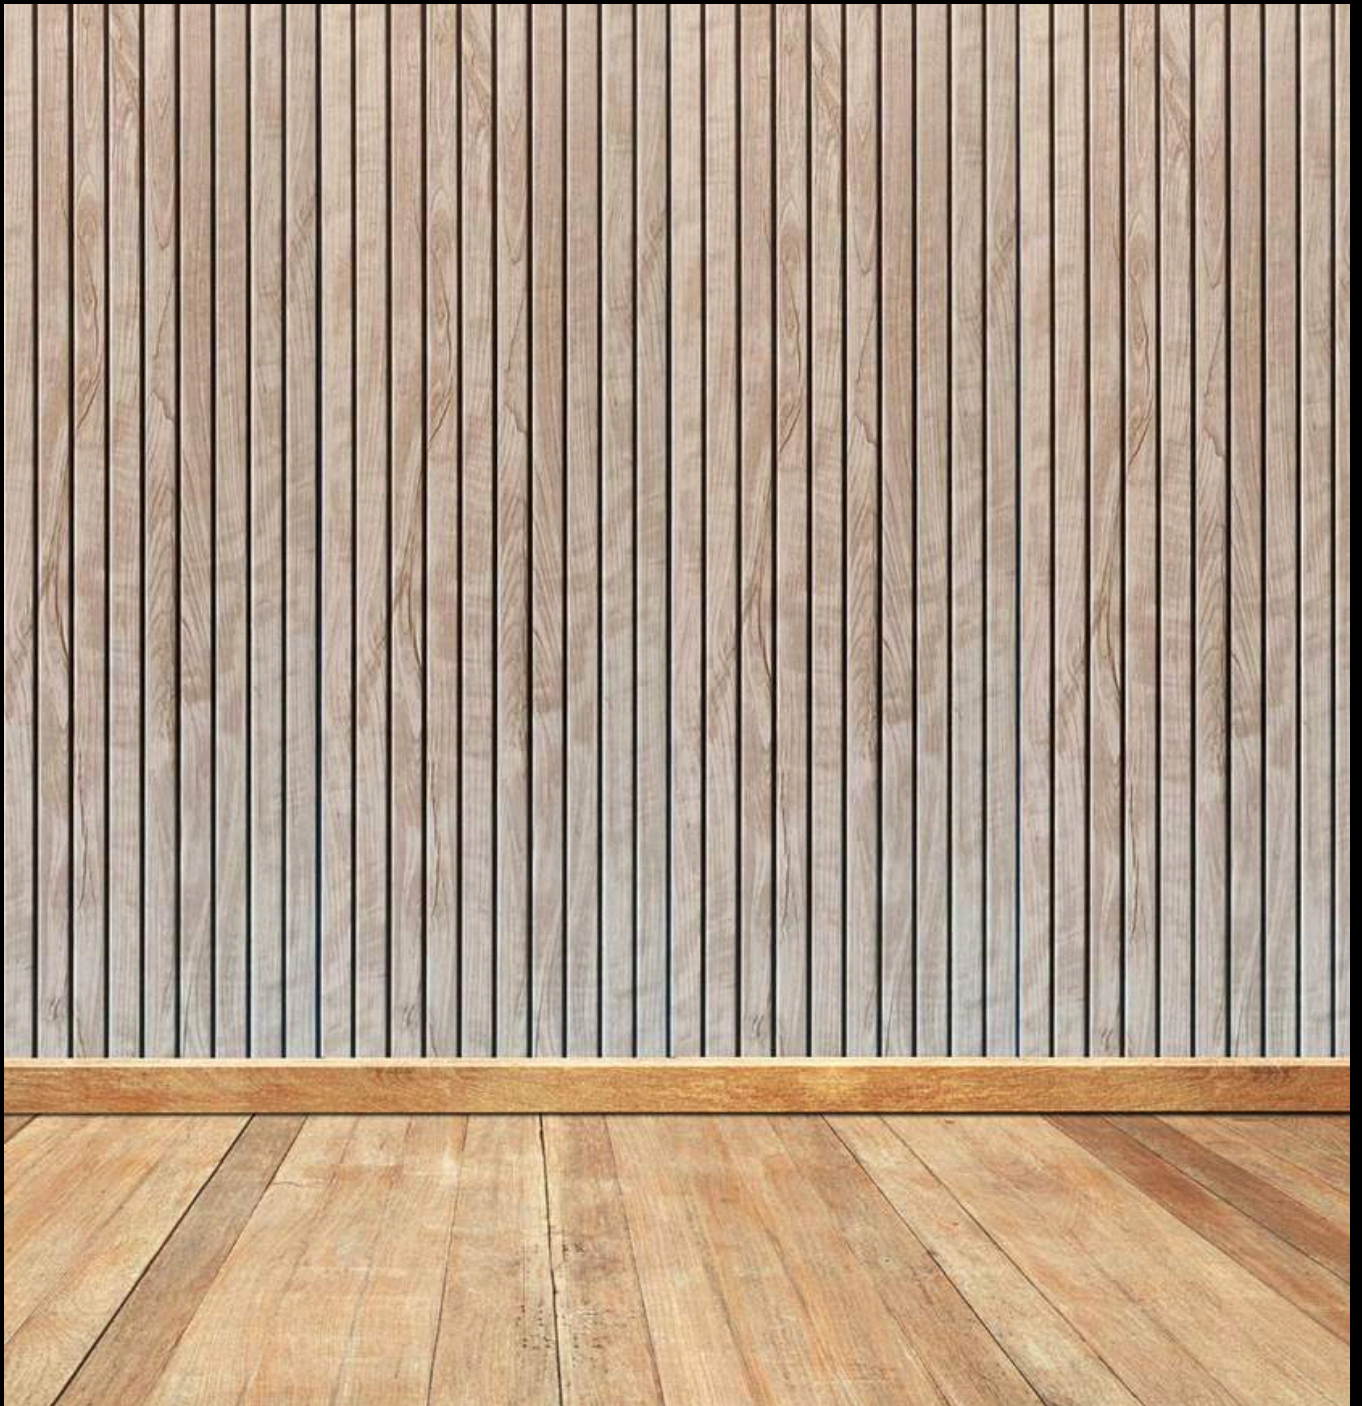

Code No - 1010

Size - 1 ft × 10 ft

Thickness - 10 mm