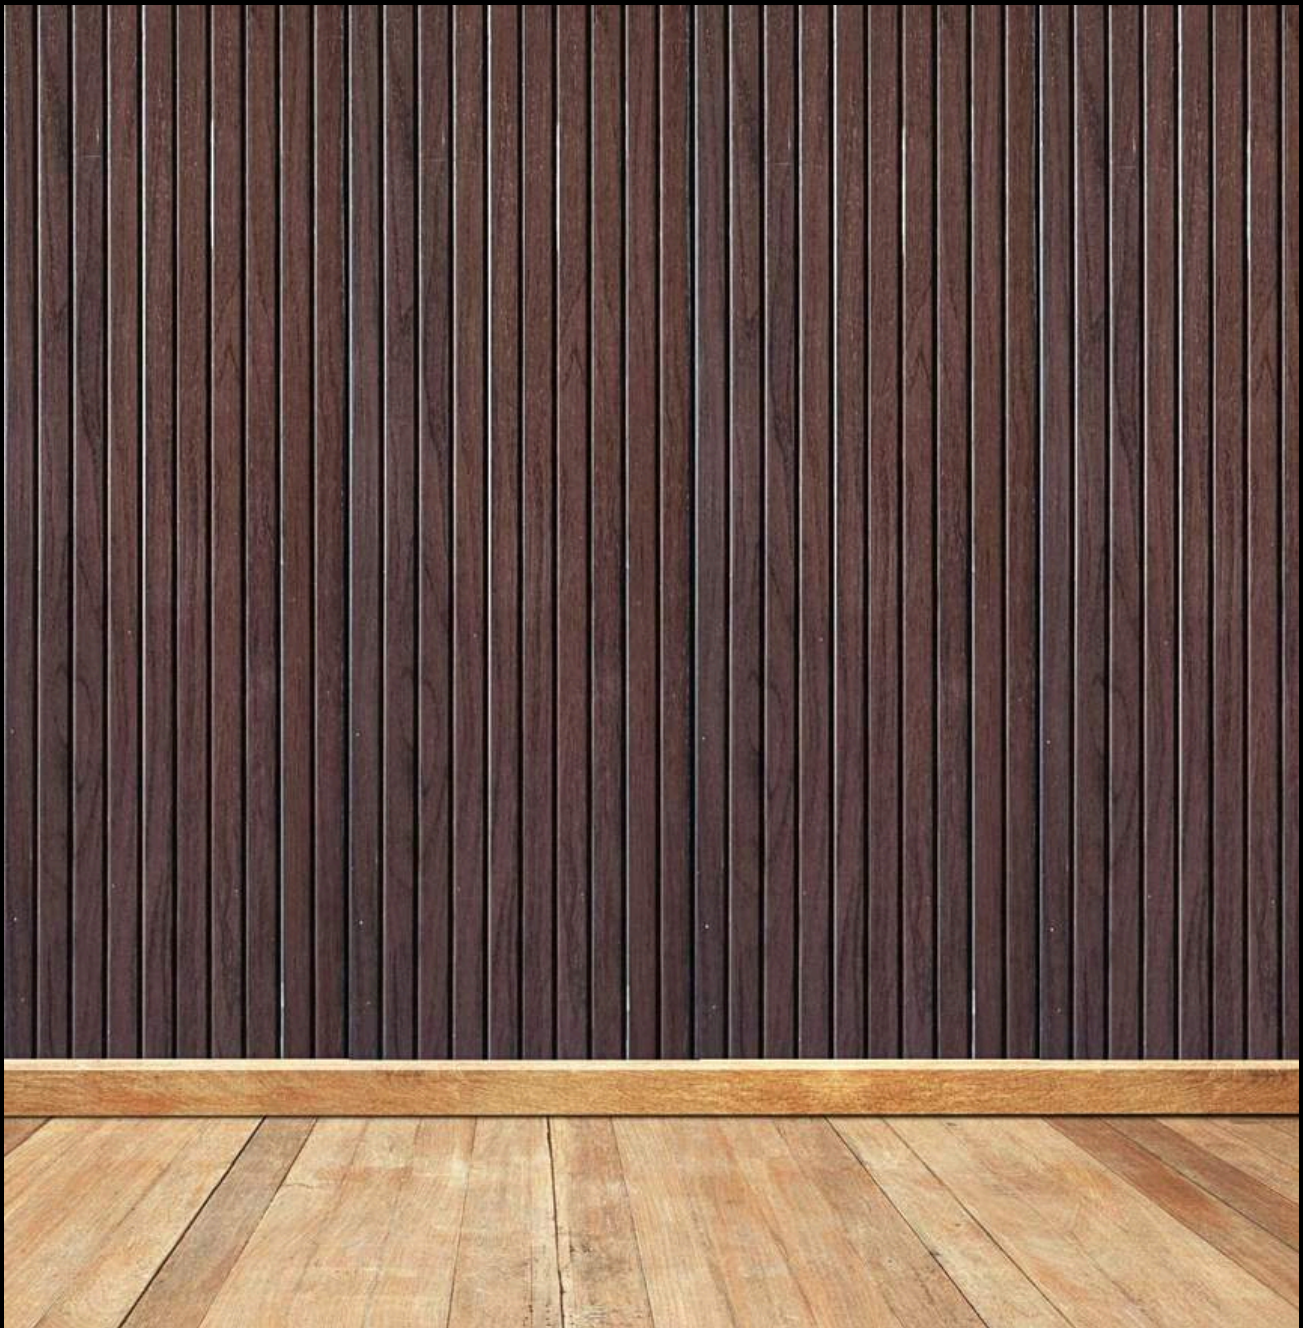

PVC Fluted Panel

MOULD - 10×300 mm

TYPE - 10 Flute

LENGTH - 10 ft

Easy Installation

Fire Retardant

Water Proof

High Tensile

Termite Proof

Code No - 1001

Size - 1 ft × 10 ft

Thickness - 10 mm

Code No - 1002

Size - 1 ft × 10 ft

Thickness - 10 mm

Code No - 1003