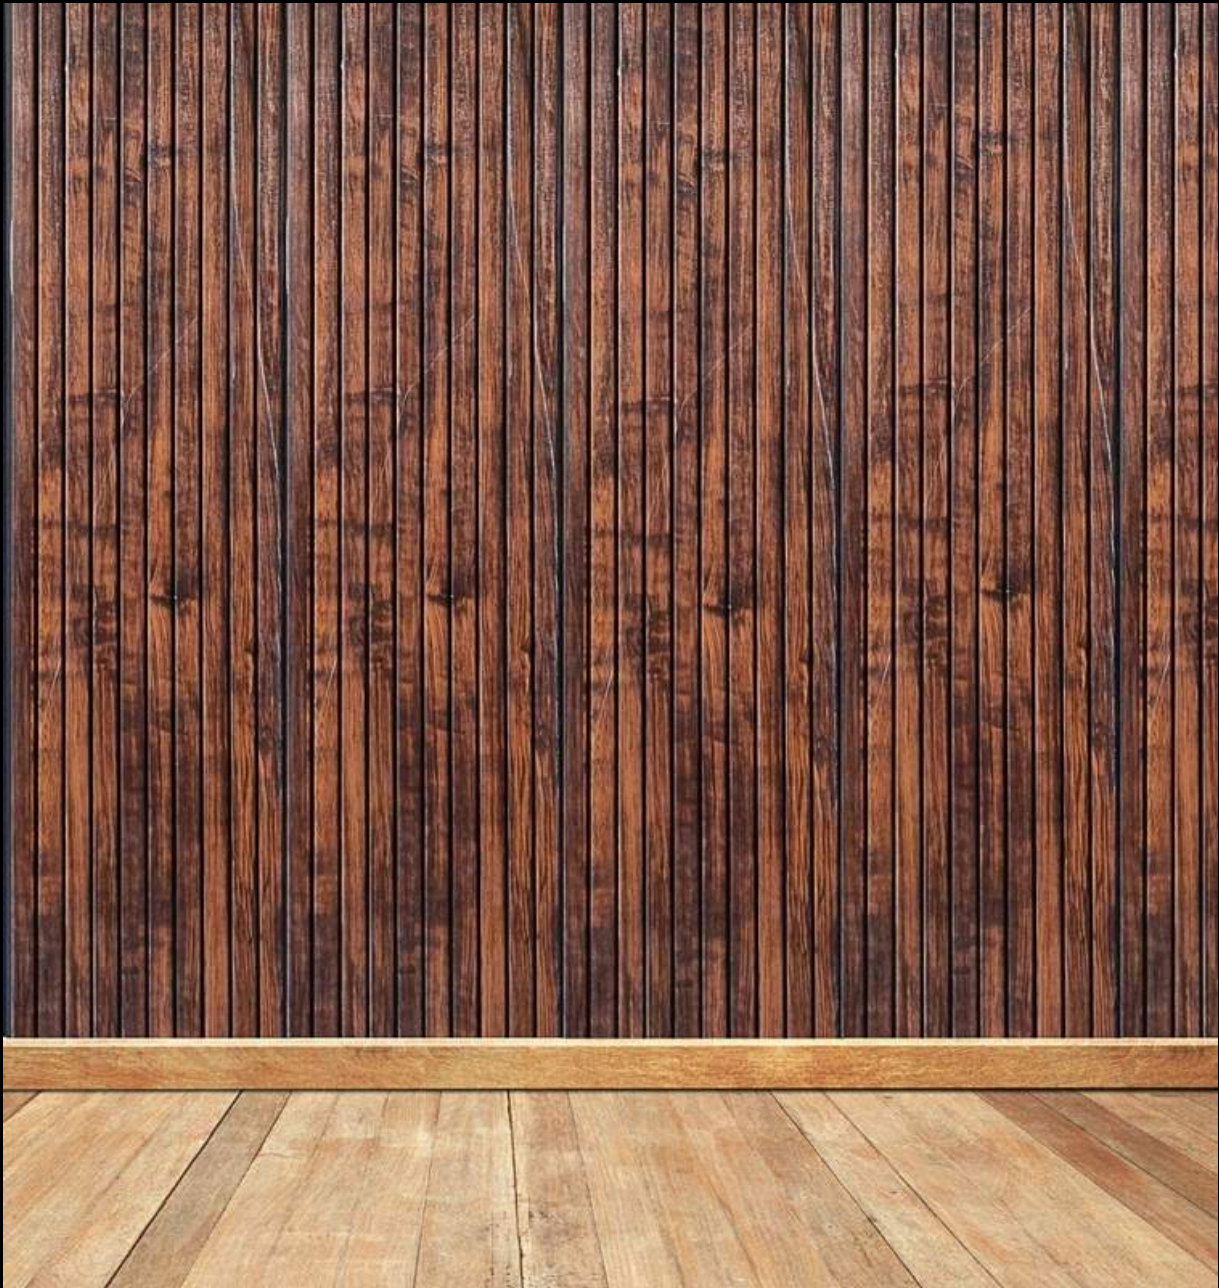

Code No - 1004
Size - 1 ft × 10 ft
Thickness - 10 mm