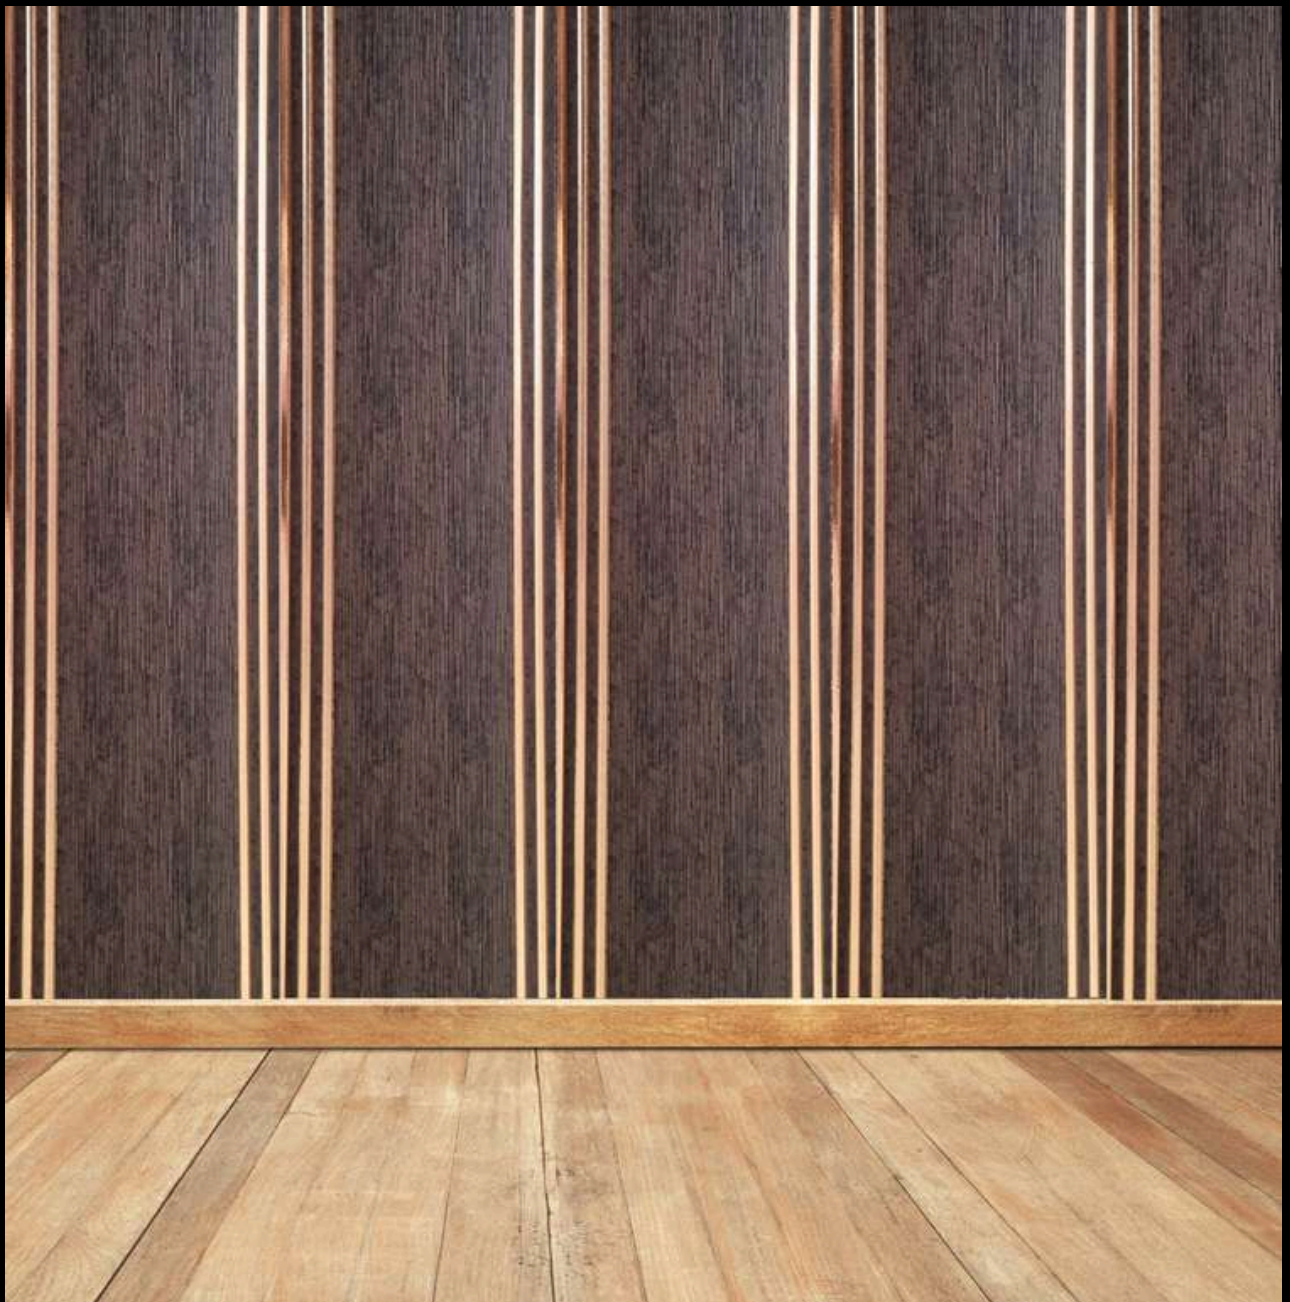

Termite Proof

Code No - 701
Size - 1 ft × 9.5 ft
Thickness - 7 mm

Code No - 702
Size - 1 ft × 9.5 ft
Thickness - 7 mm

Code No - 703
Size - 1 ft × 9.5 ft
Thickness - 7 mm

Code No - 704
Size - 1 ft × 9.5 ft
Thickness - 7 mm