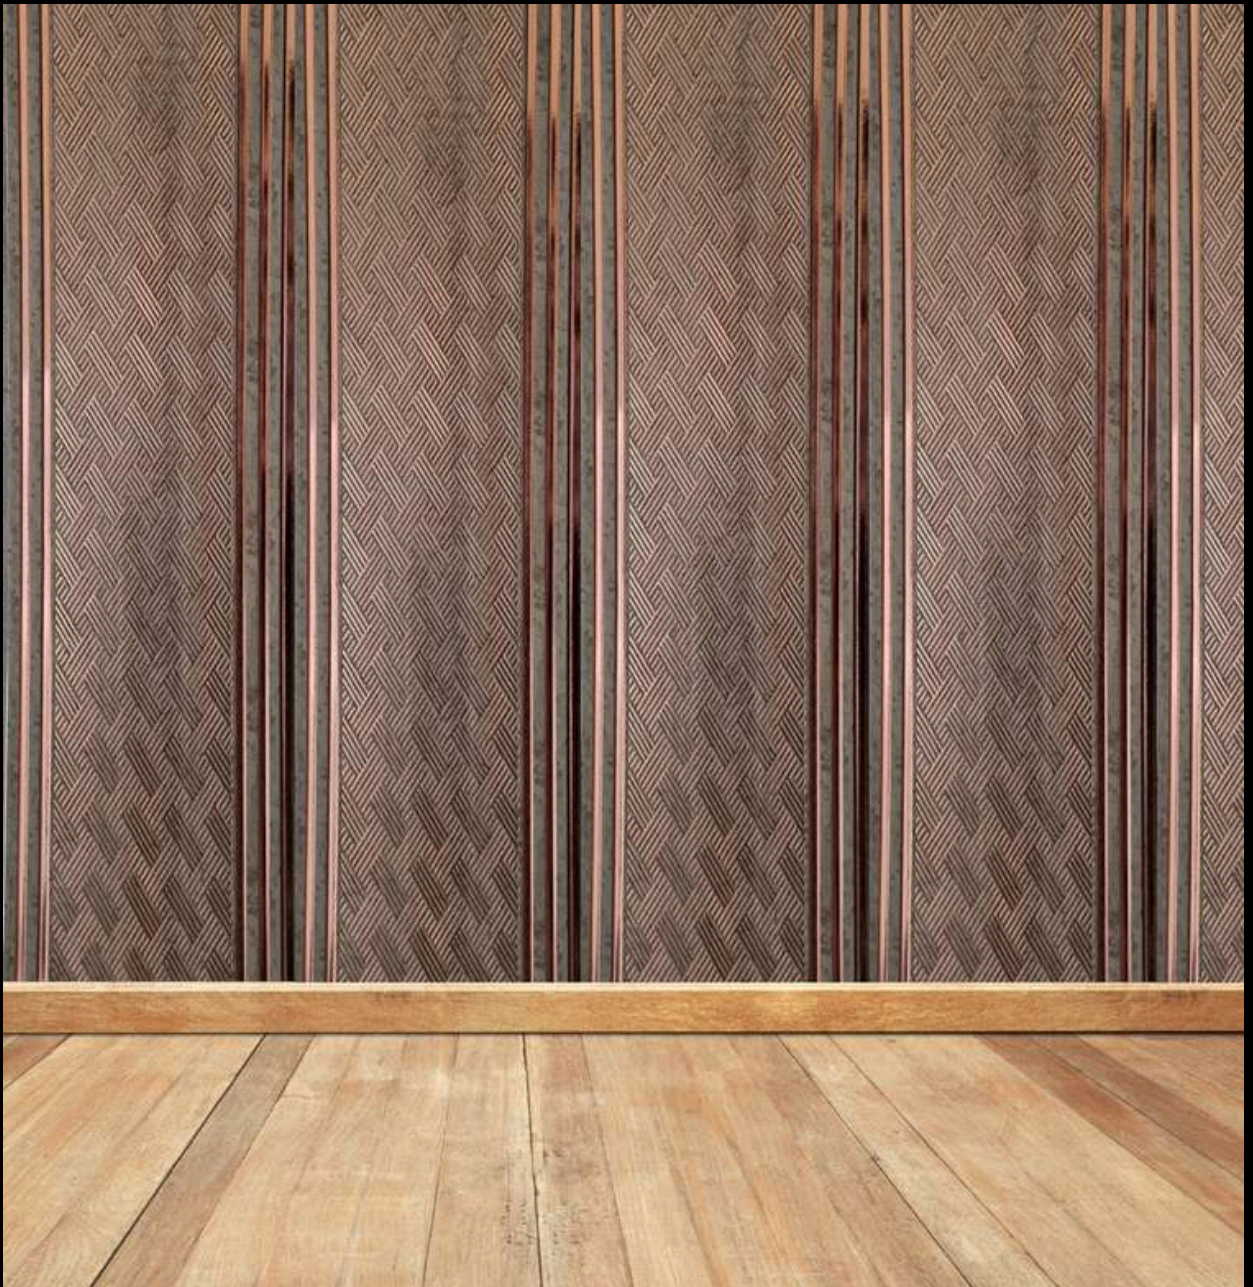

Termite Proof

Code No - 701
Size - 1 ft × 9.5 ft
Thickness - 7 mm

Code No - 702
Size - 1 ft × 9.5 ft
Thickness - 7 mm

Code No - 703
Size - 1 ft × 9.5 ft
Thickness - 7 mm

Code No - 704
Size - 1 ft × 9.5 ft
Thickness - 7 mm