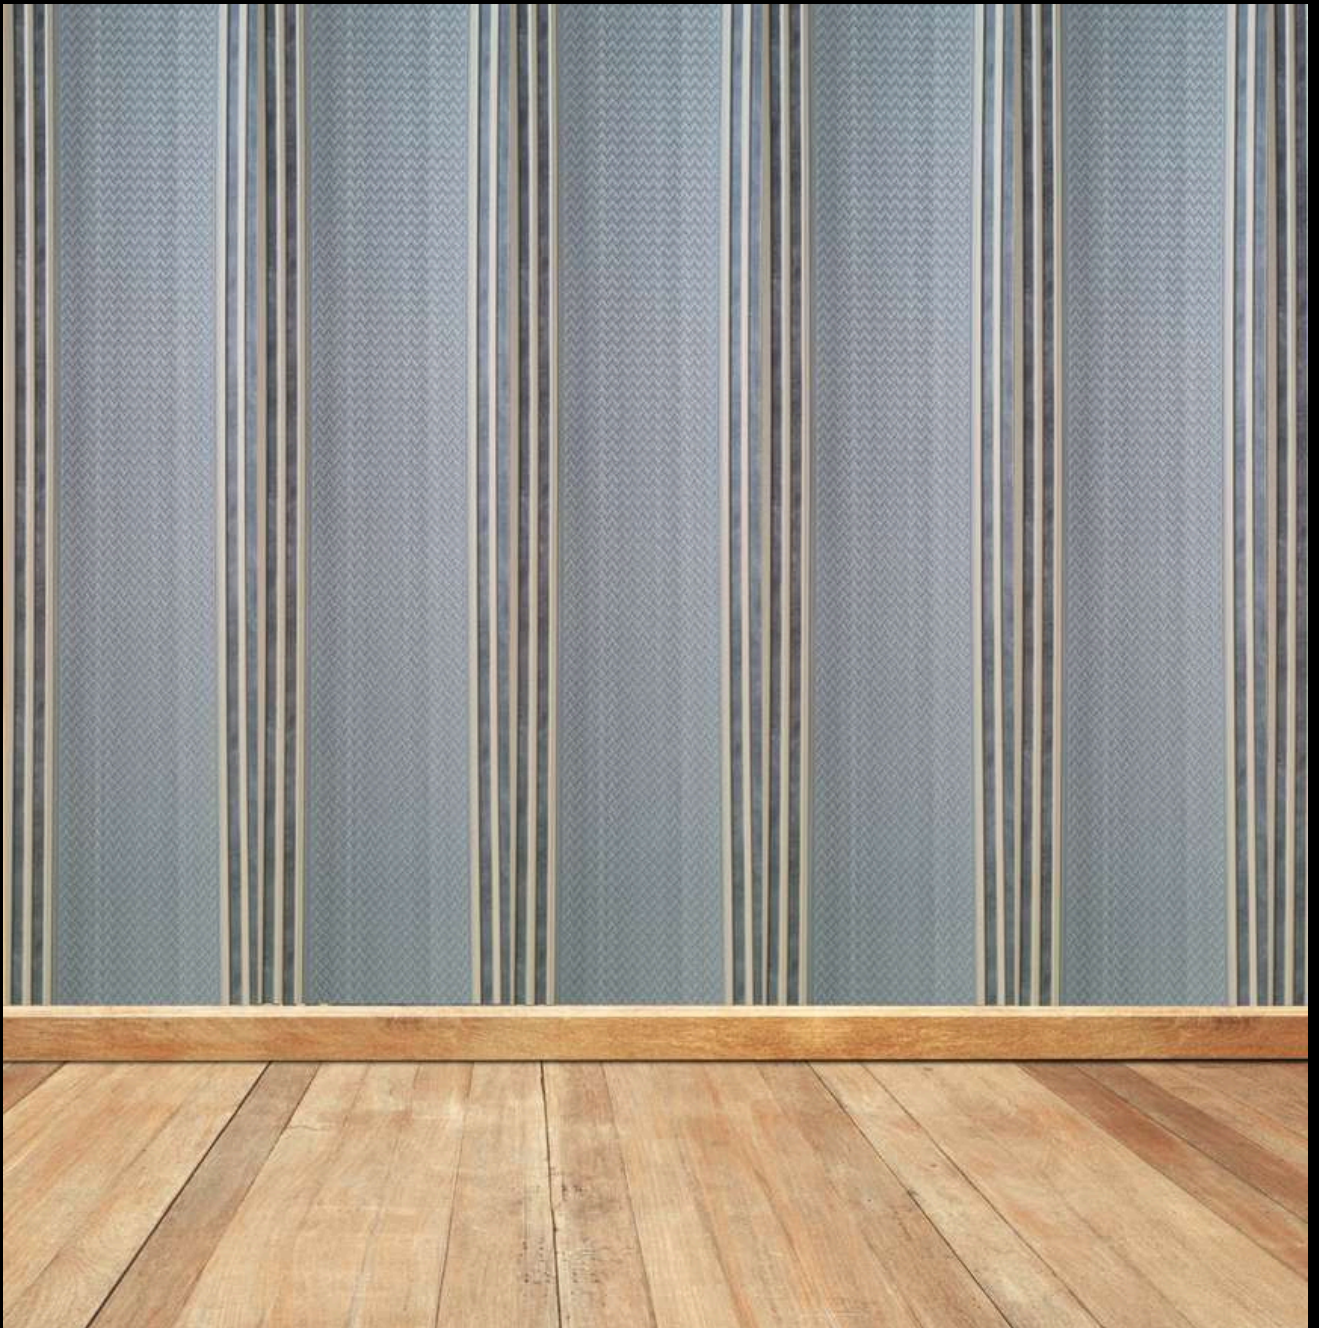

CHARCOAL PANELS

MOULD - 7×300 mm

TYPE - Charcoal Louvers

LENGTH - 9.5 ft

Easy Installation

Fire Retardant

Water Proof

High Tensile

Termite Proof

Code No - 701
Size - 1 ft × 9.5 ft
Thickness - 7 mm

Code No - 702
Size - 1 ft × 9.5 ft
Thickness - 7 mm

Code No - 703
Size - 1 ft × 9.5 ft
Thickness - 7 mm

Code No - 704
Size - 1 ft × 9.5 ft
Thickness - 7 mm