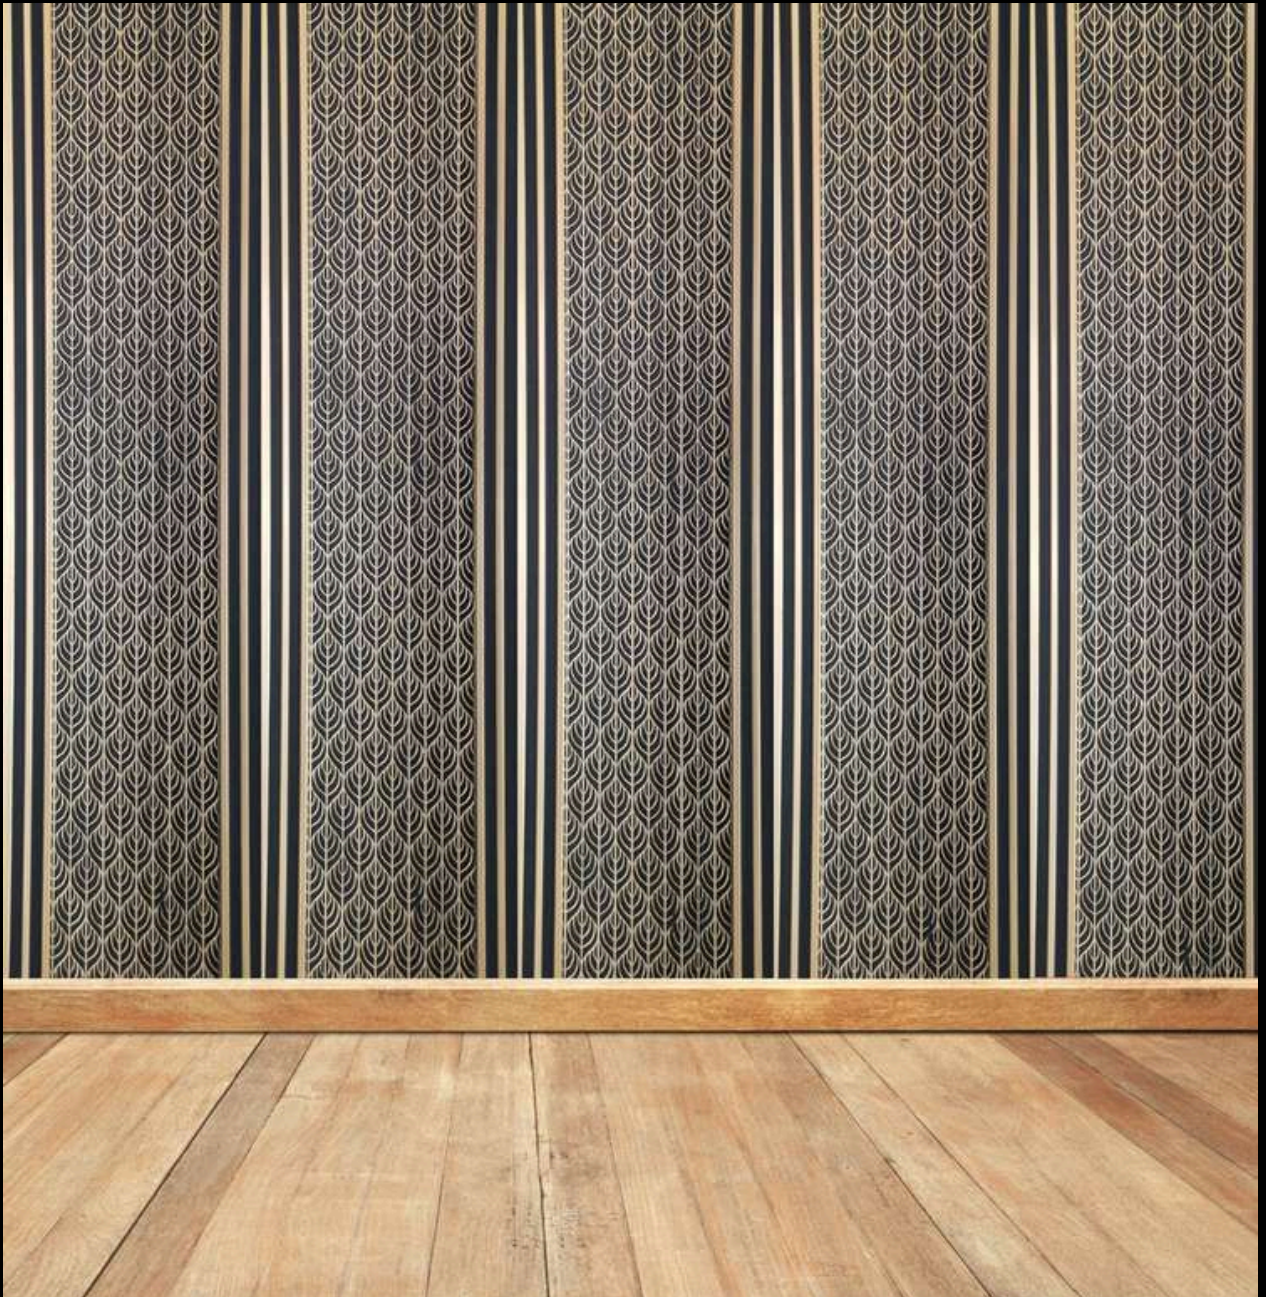

Code No - 706

Size - 1 ft × 9.5 ft

Thickness - 7 mm