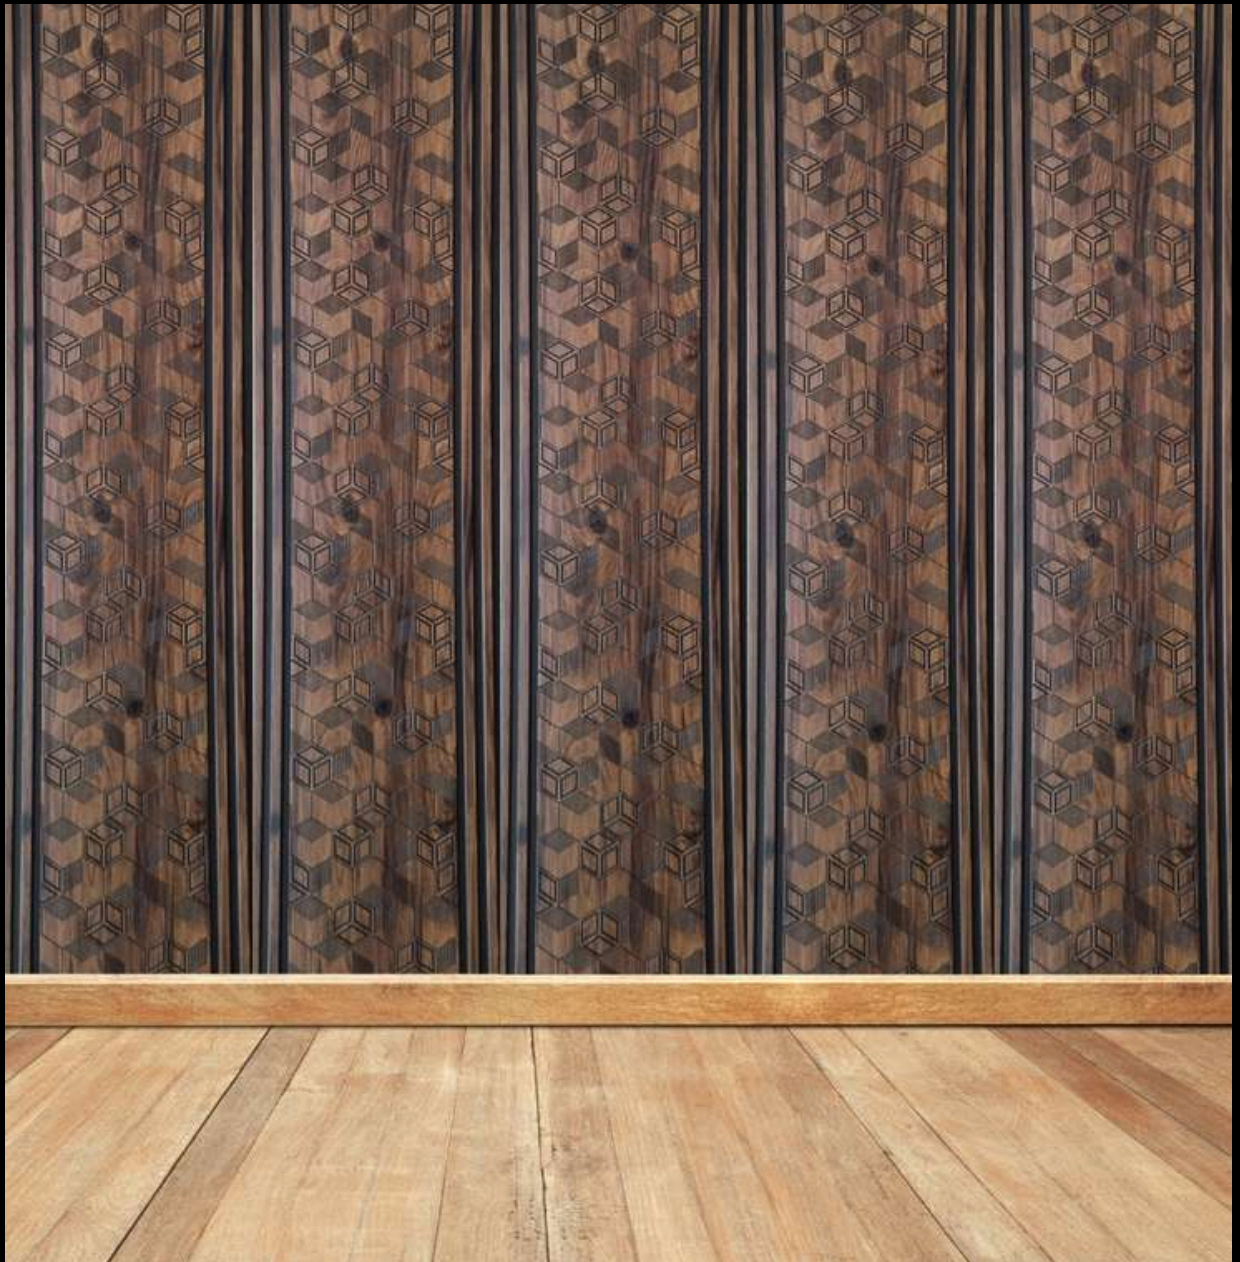

Code No - 706

Size - 1 ft × 9.5 ft

Thickness - 7 mm

Code No - 707
Size - 1 ft × 9.5 ft
Thickness - 7 mm

Code No - 708
Size - 1 ft × 9.5 ft
Thickness - 7 mm

Code No - 709
Size - 1 ft × 9.5 ft
Thickness - 7 mm