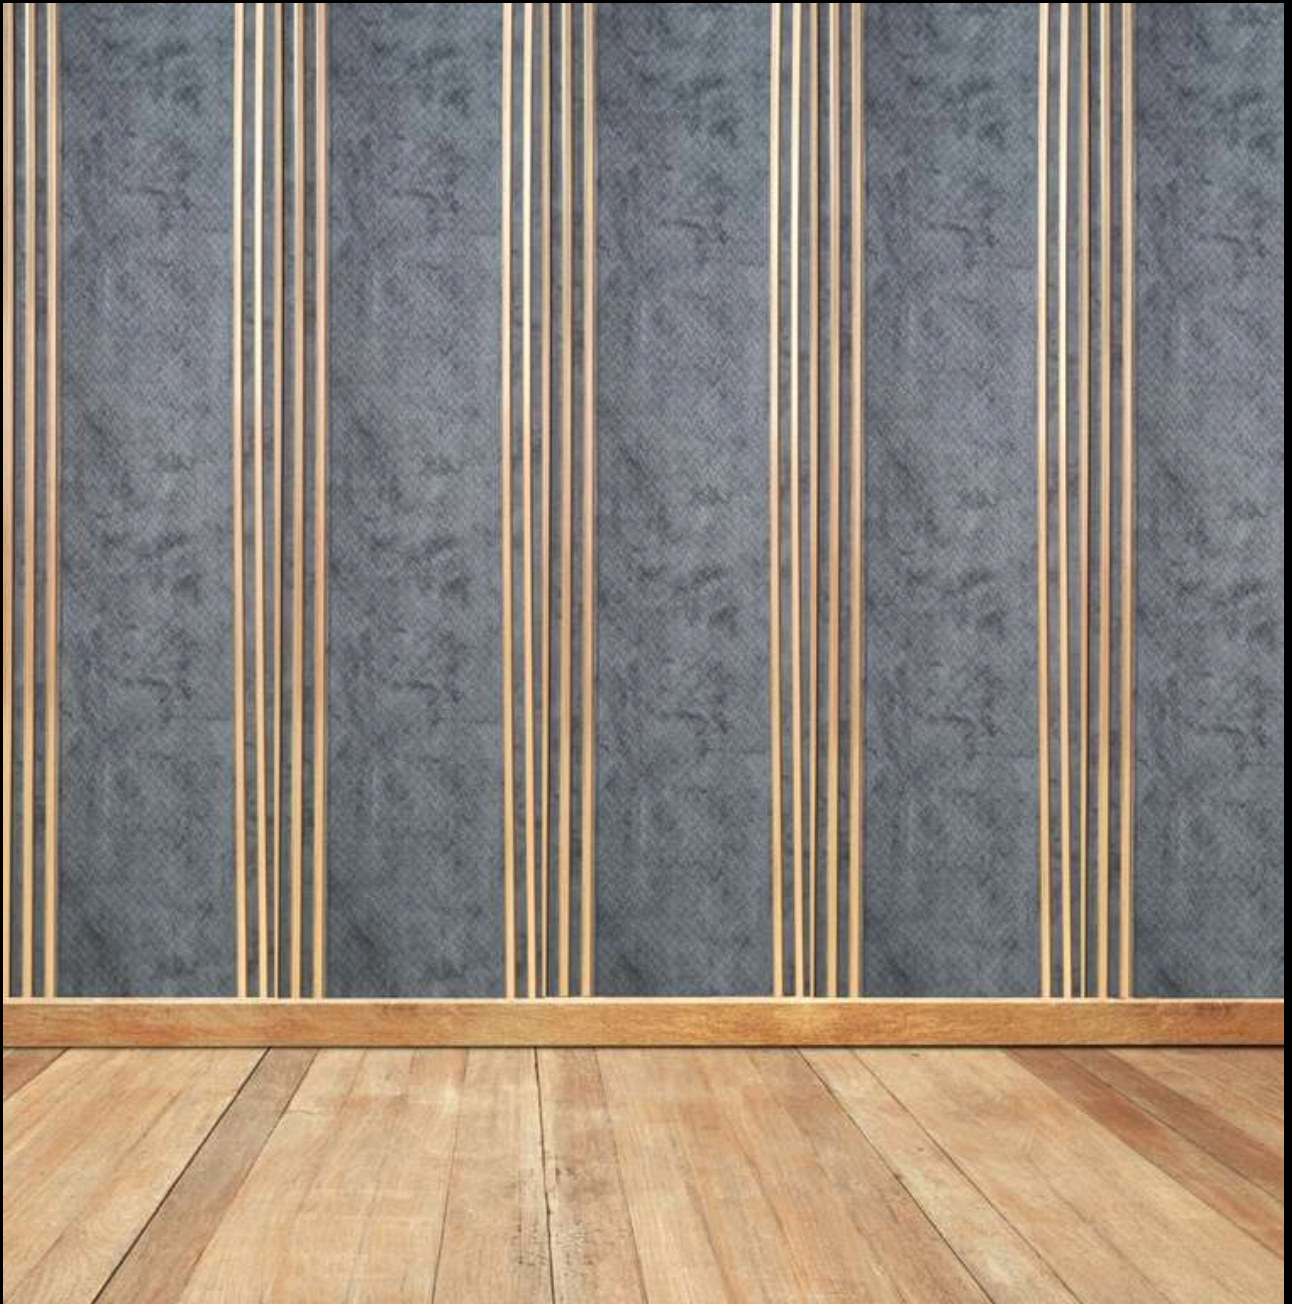

Termite Proof

Code No - 701
Size - 1 ft × 9.5 ft
Thickness - 7 mm

Code No - 702
Size - 1 ft × 9.5 ft
Thickness - 7 mm

Code No - 703
Size - 1 ft × 9.5 ft
Thickness - 7 mm

Code No - 704
Size - 1 ft × 9.5 ft
Thickness - 7 mm