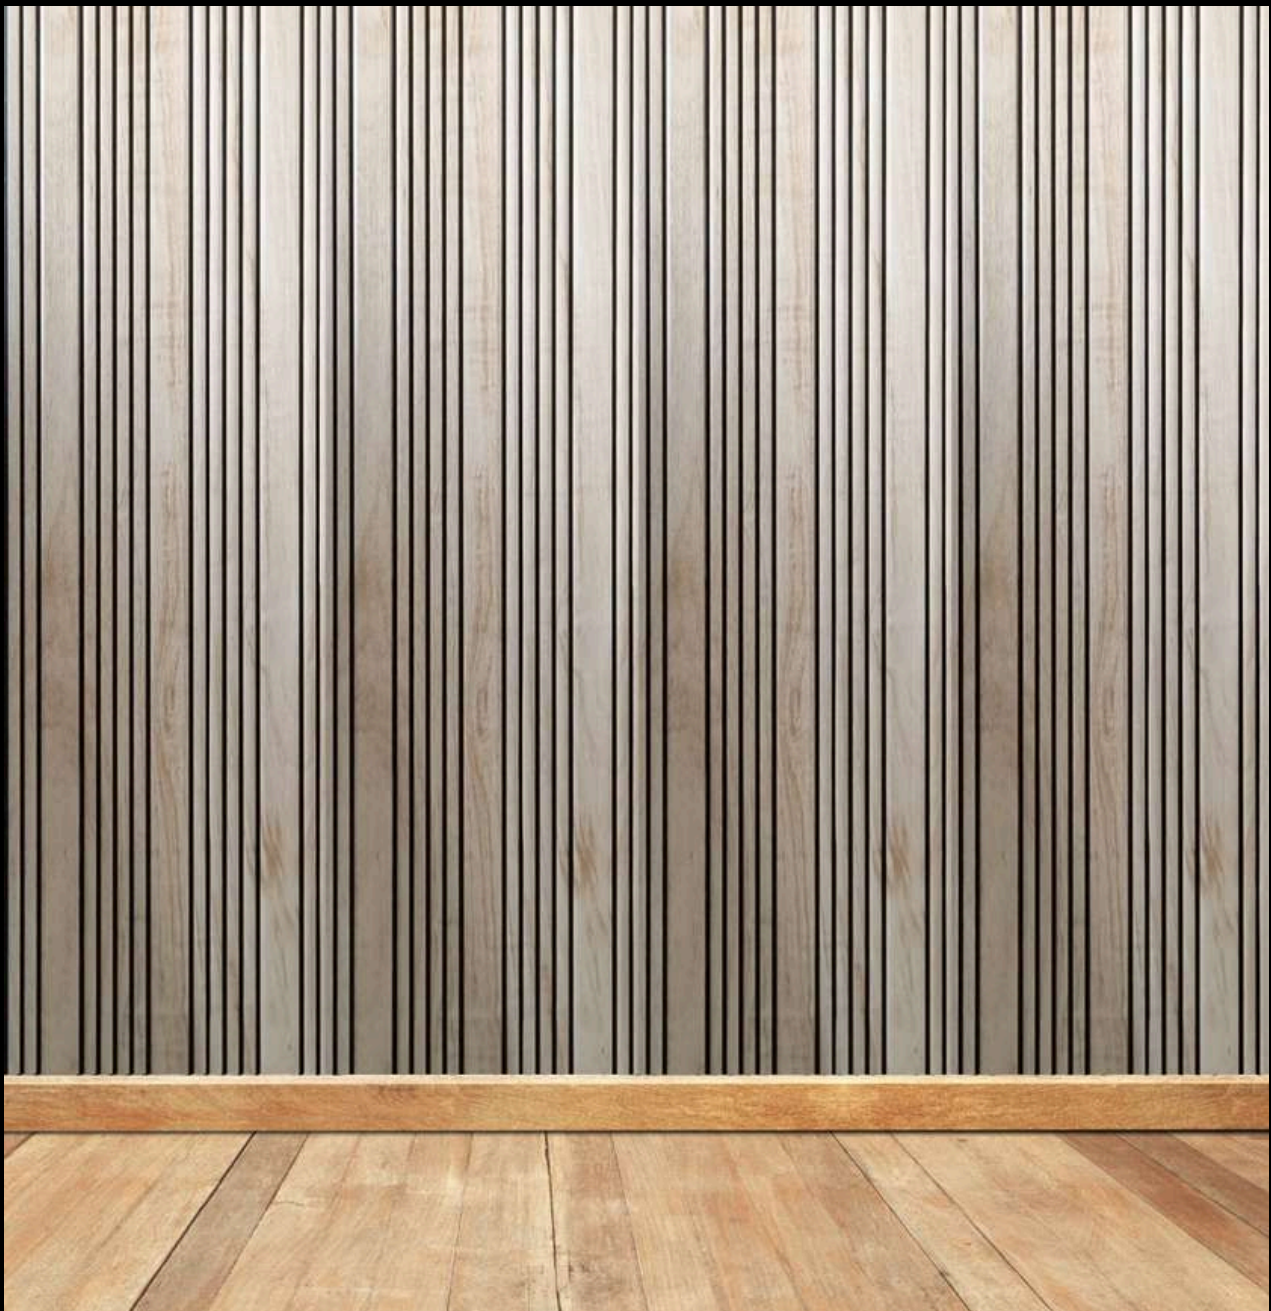

## **PVC Fluted Panel**

**MOULD - 10×300 mm**

**TYPE - 14 Flute**

**LENGTH - 10 ft**

**Easy Installation**

**Fire Retardant**

**Water Proof**

**High Tensile**

**Termite Proof**

Code No - 1001

Size - 1 ft × 10 ft

Thickness - 10 mm

Code No - 1003

Size - 1 ft × 10 ft

Thickness - 10 mm

Code No - 1004  
Size - 1 ft × 10 ft  
Thickness - 10 mm