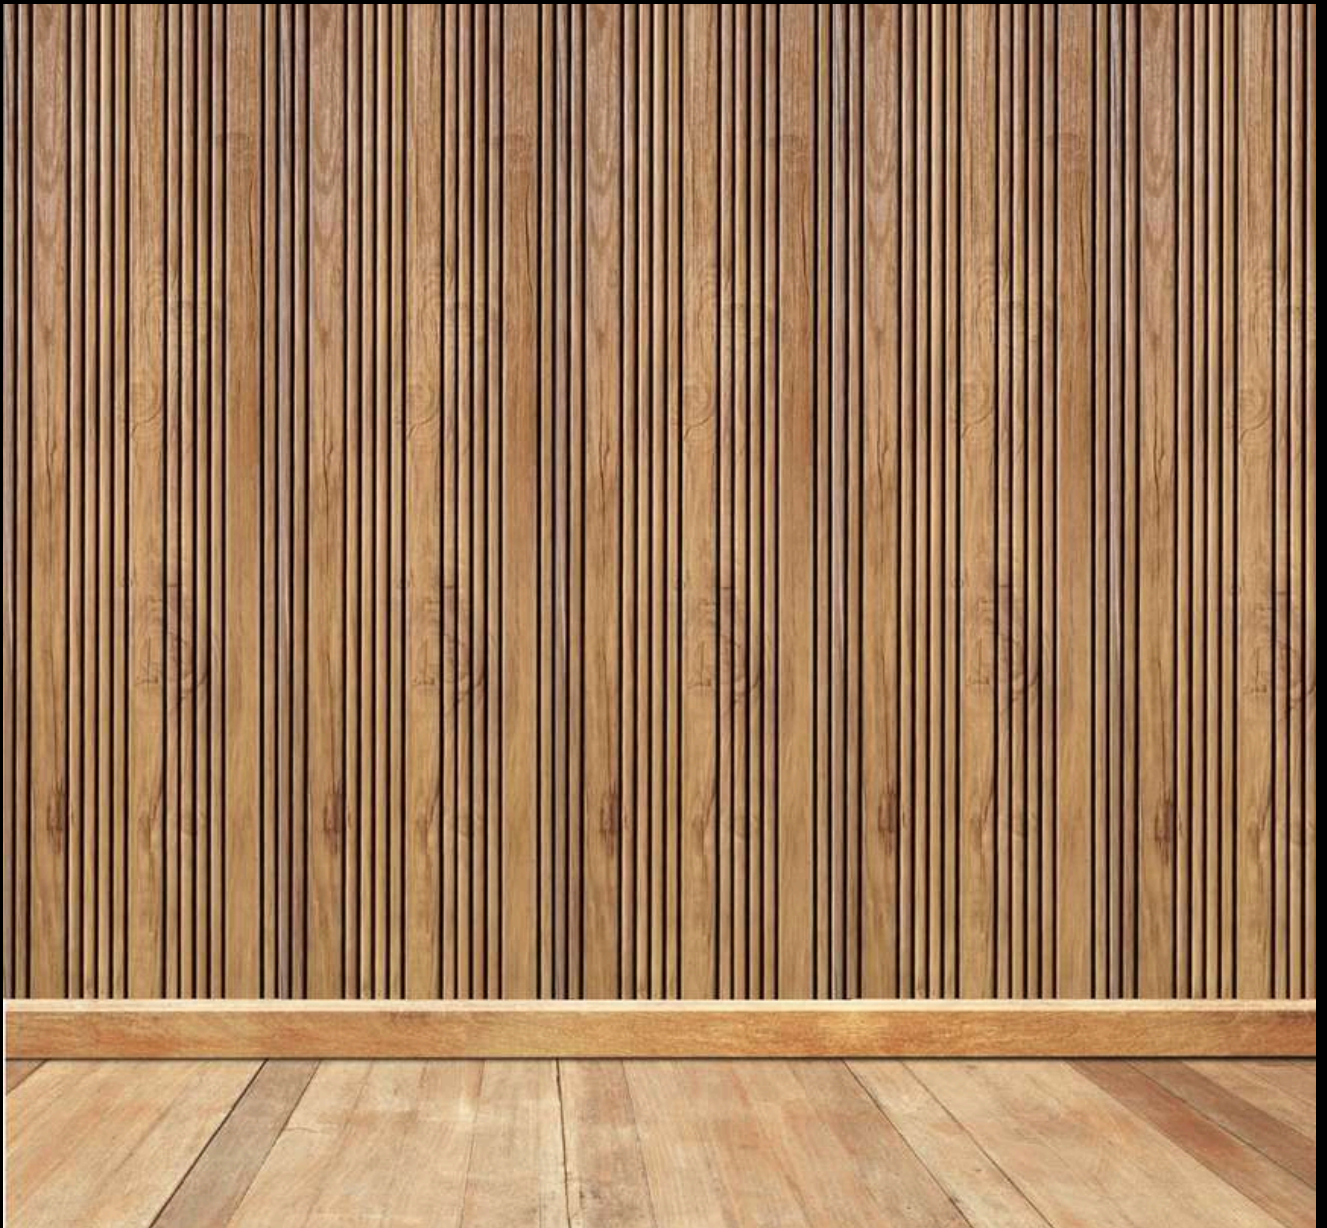

## **PVC Fluted Panel**

**MOULD - 10×300 mm**

**TYPE - 14 Flute**

**LENGTH - 10 ft**

**Easy Installation**

**Fire Retardant**

**Water Proof**

**High Tensile**

**Termite Proof**

Code No - 1001

Size - 1 ft × 10 ft

Thickness - 10 mm

Code No - 1003

Size - 1 ft × 10 ft

Thickness - 10 mm

Code No - 1004  
Size - 1 ft × 10 ft  
Thickness - 10 mm