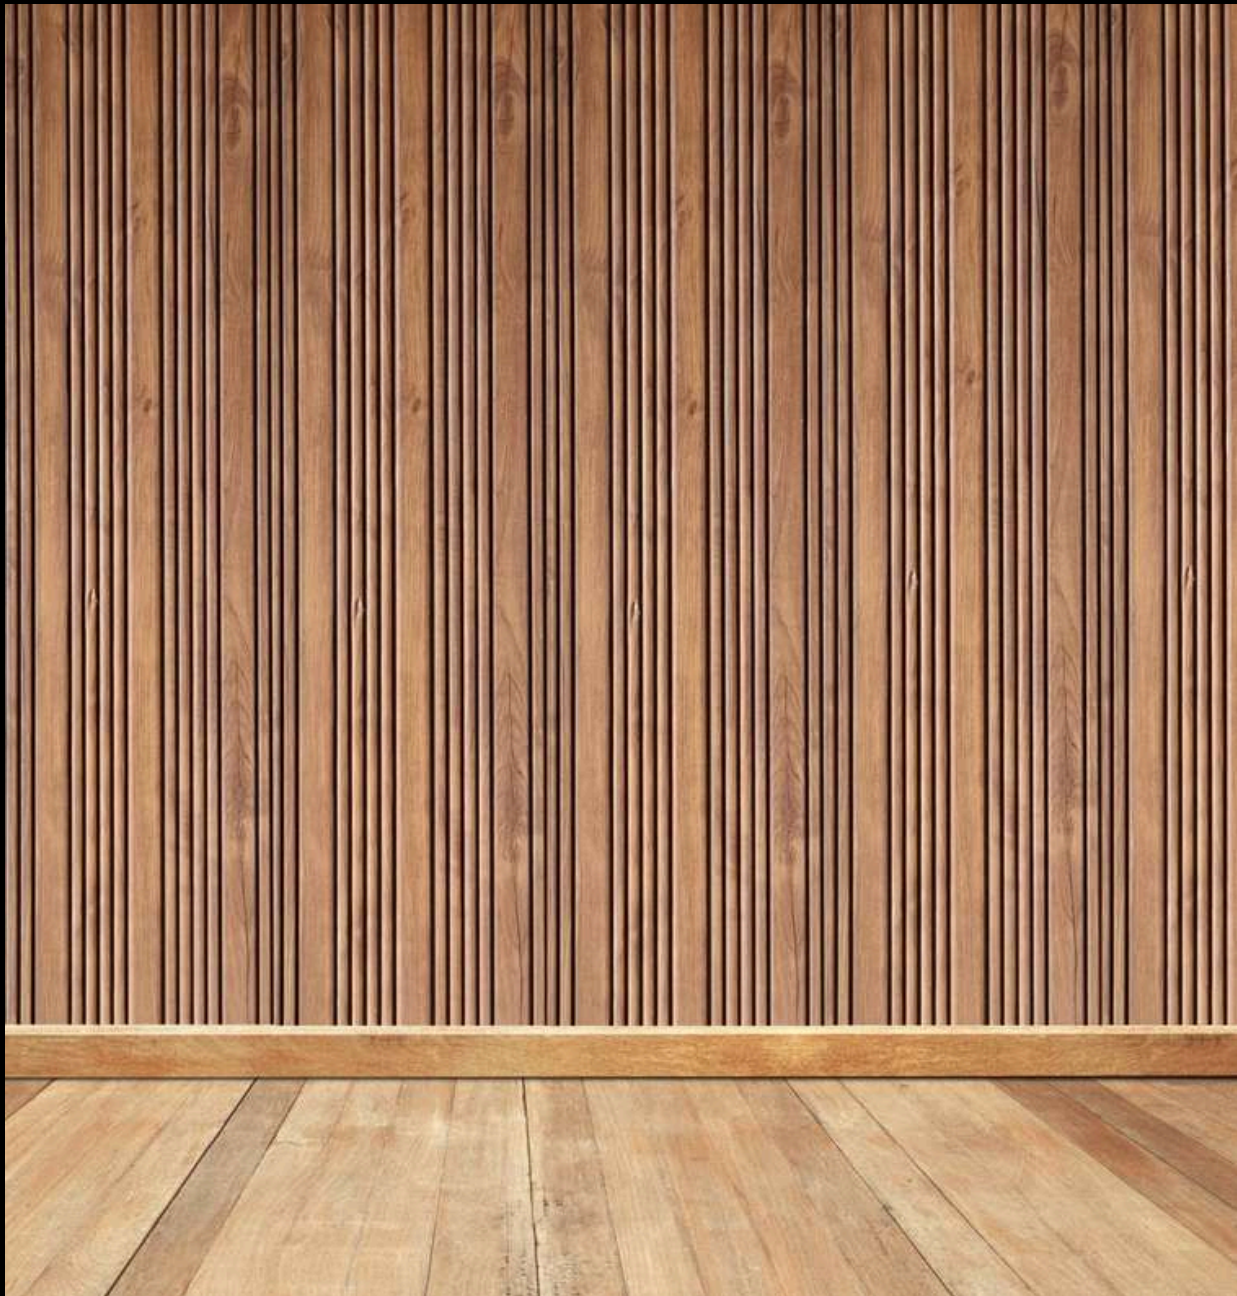

Code No - 1011
Size - 1 ft × 10 ft
Thickness - 10 mm