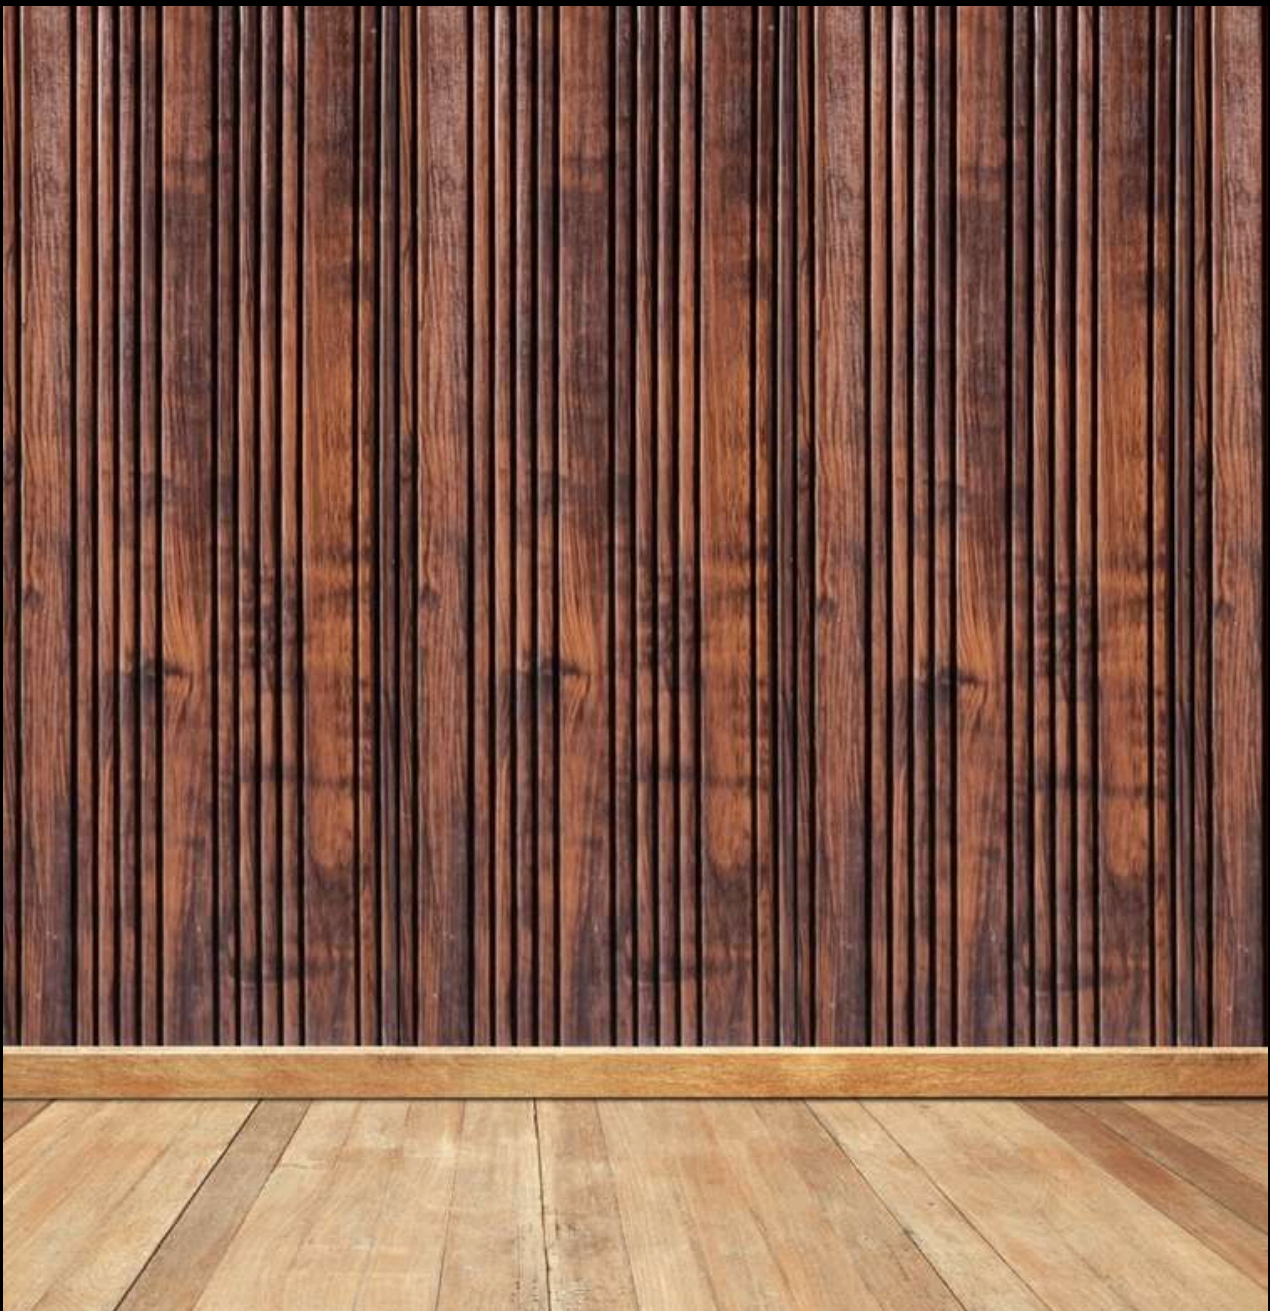

## **PVC Fluted Panel**

**MOULD - 10×300 mm**

**TYPE - 14 Flute**

**LENGTH - 10 ft**

**Easy Installation**

**Fire Retardant**

**Water Proof**

**High Tensile**

**Termite Proof**

Code No - 1001

Size - 1 ft × 10 ft

Thickness - 10 mm

Code No - 1003

Size - 1 ft × 10 ft

Thickness - 10 mm

Code No - 1004  
Size - 1 ft × 10 ft  
Thickness - 10 mm