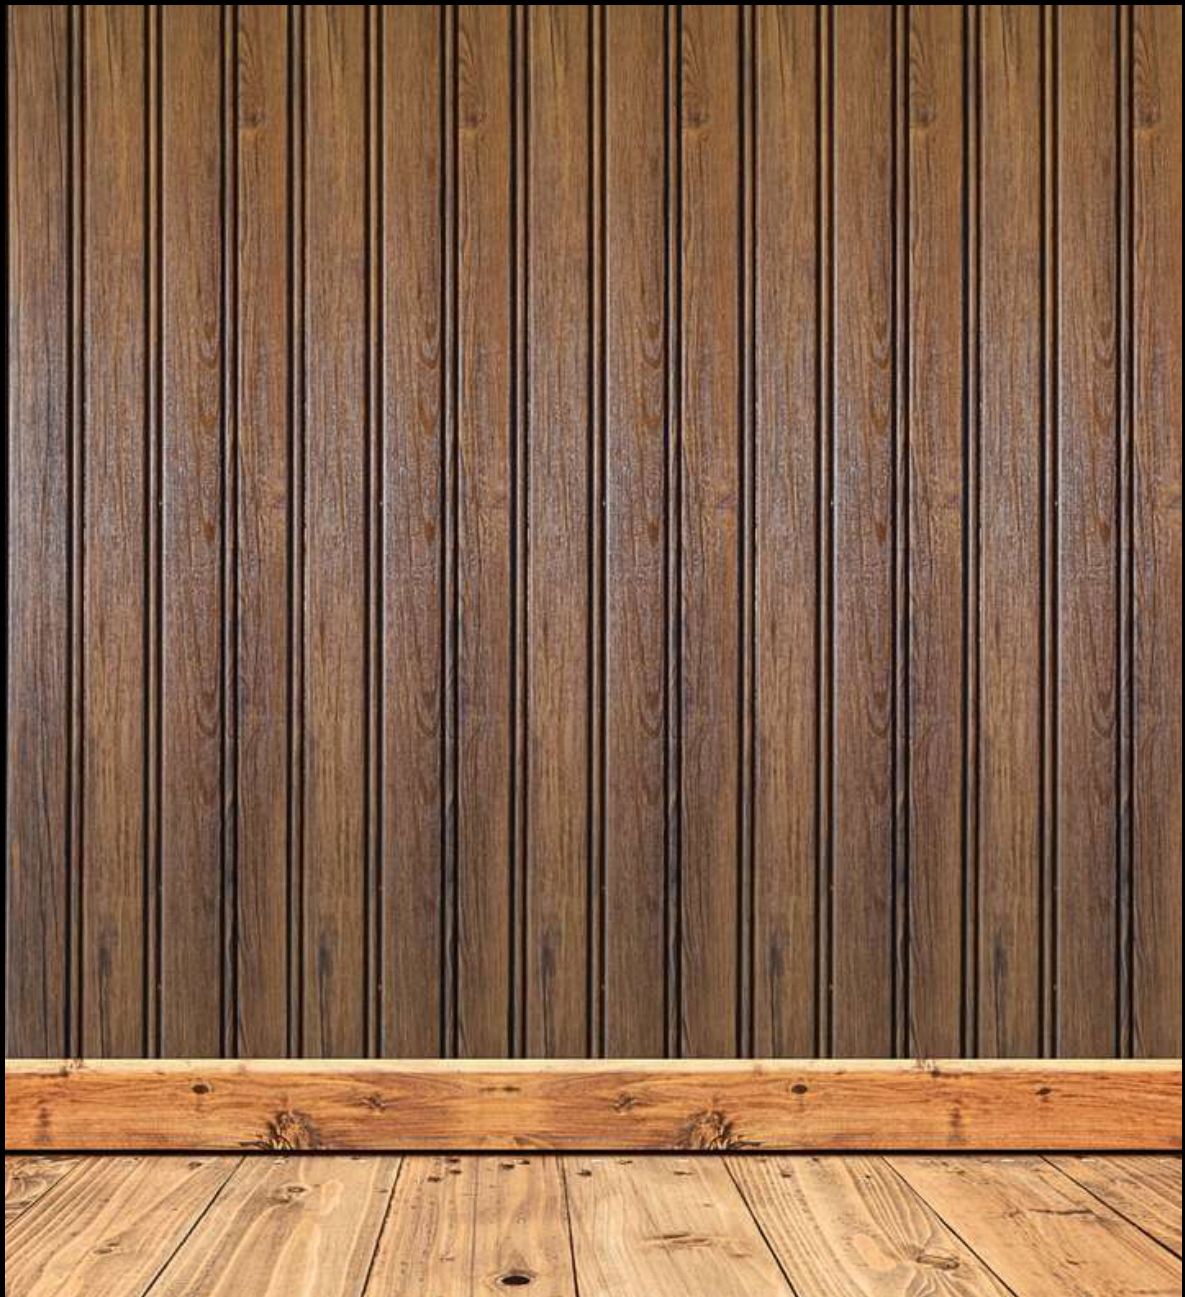

Termite Proof

Code No - 1001

Size - 1 ft × 10 ft

Thickness - 10 mm

Code No - 1002
Size - 1 ft × 10 ft
Thickness - 10 mm

Code No - 1003
Size - 1 ft × 10 ft
Thickness - 10 mm

Code No - 1004
Size - 1 ft × 10 ft
Thickness - 10 mm